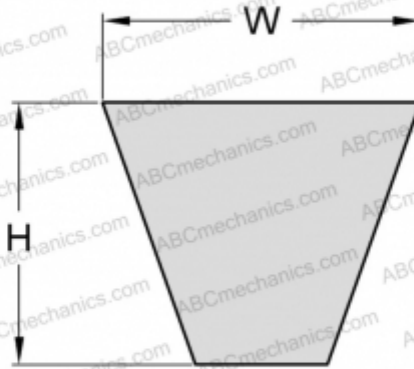

# PHG SPZ3000 SKF

Wrapped wedge belt

TYPE: V- belts, Narrow, Wrapped, Section SPZ (SKF)

### DIMENSIONS, MM

Estimated length	3000,000
Width, W	9,700
Height, H	8,000