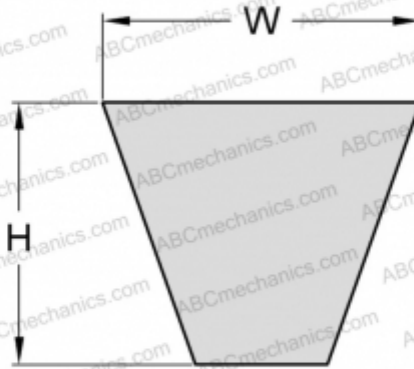

PHG SPA775 SKF

Wrapped wedge belt

TYPE: V- belts, Narrow, Wrapped, Section SPA (SKF)

Technical specification

DIMENSIONS, MM

Estimated length	775,000
Width, W	12,700
Height, H	10,000

MANUFACTURER

[SKF](#)