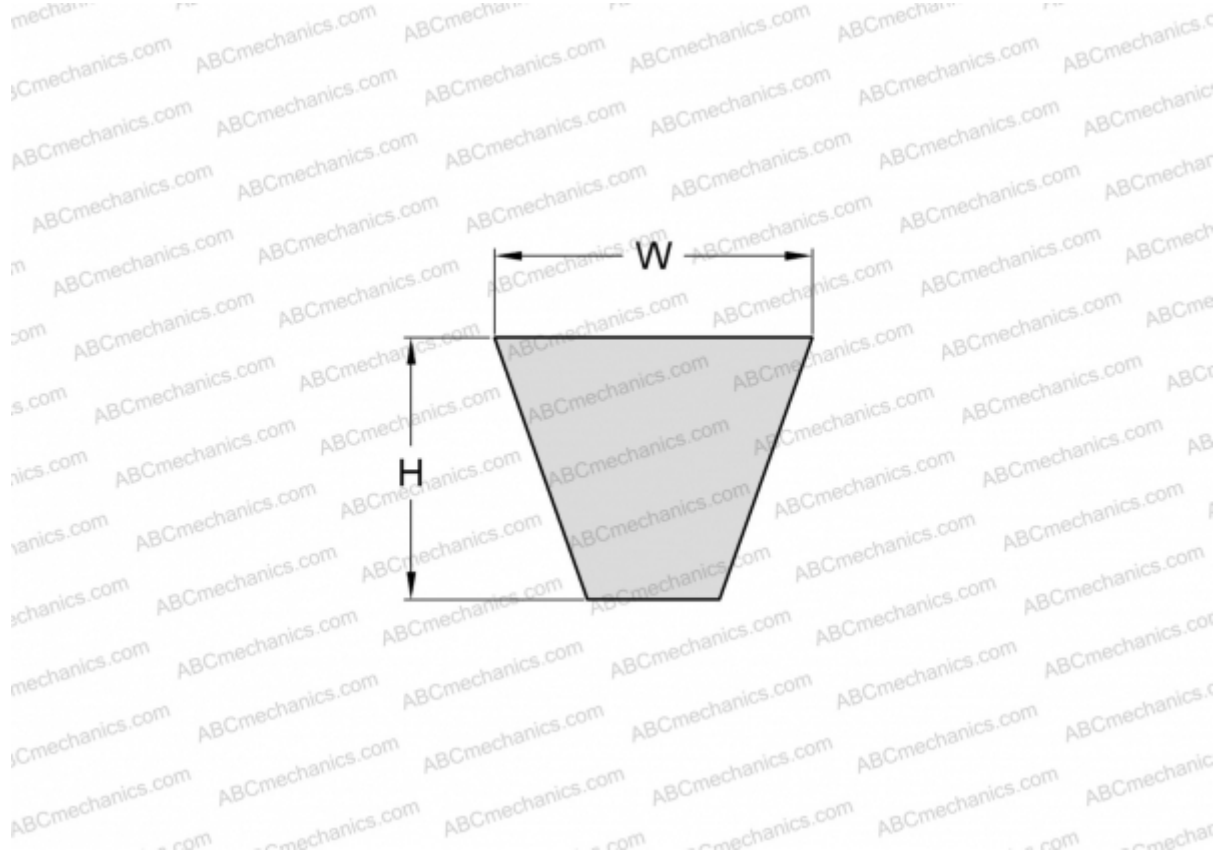

PHG SPA782 SKF

Wrapped wedge belt

TYPE: V- belts, Narrow, Wrapped, Section SPA (SKF)

Technical specification

DIMENSIONS, MM

Estimated length	782,000
Width, W	12,700
Height, H	10,000

MANUFACTURER

[SKF](#)