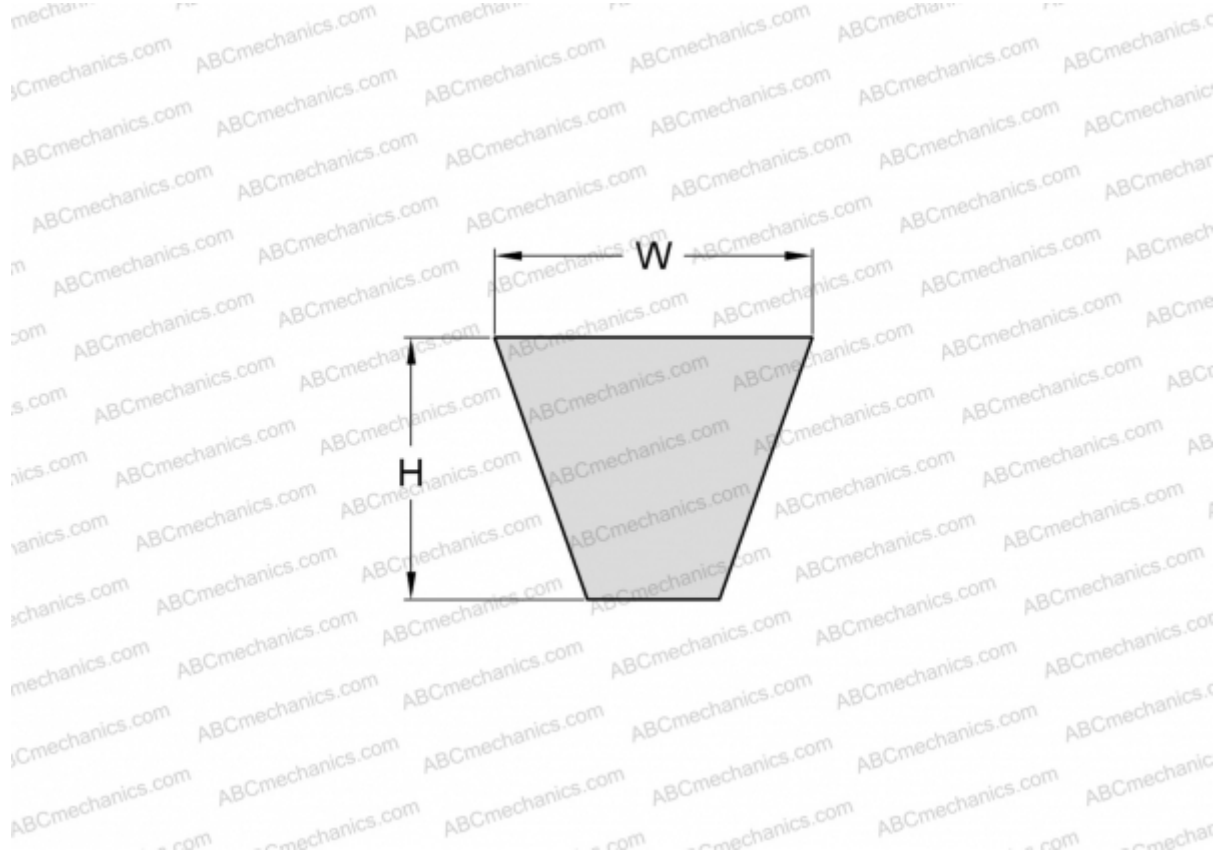

## PHG SPA807 SKF

Wrapped wedge belt

TYPE: V- belts, Narrow, Wrapped, Section SPA (SKF)

#### DIMENSIONS, MM

Estimated length	807,000
Width, W	12,700
Height, H	10,000