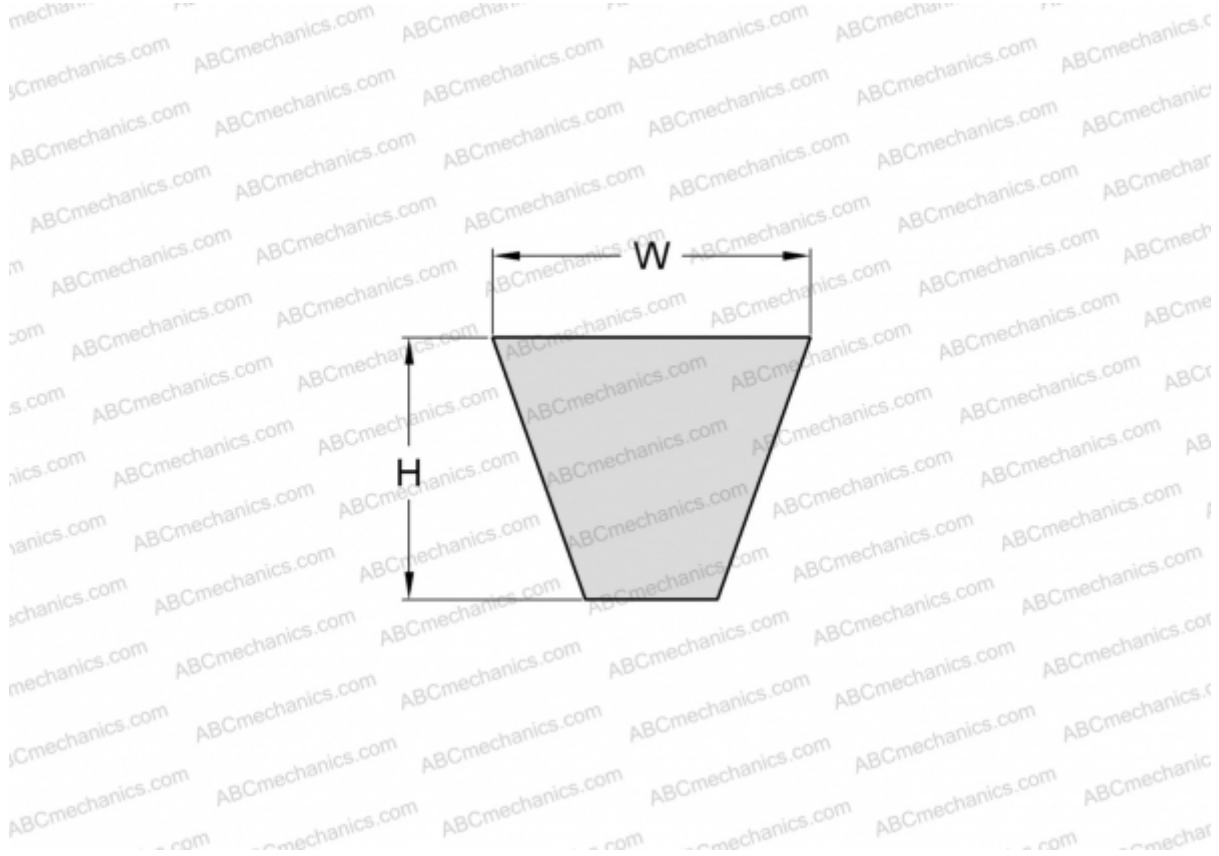

PHG SPA850 SKF

Wrapped wedge belt

TYPE: V- belts, Narrow, Wrapped, Section SPA (SKF)

Technical specification

DIMENSIONS, MM

Estimated length	850,000
Width, W	12,700
Height, H	10,000

MANUFACTURER

[SKF](#)