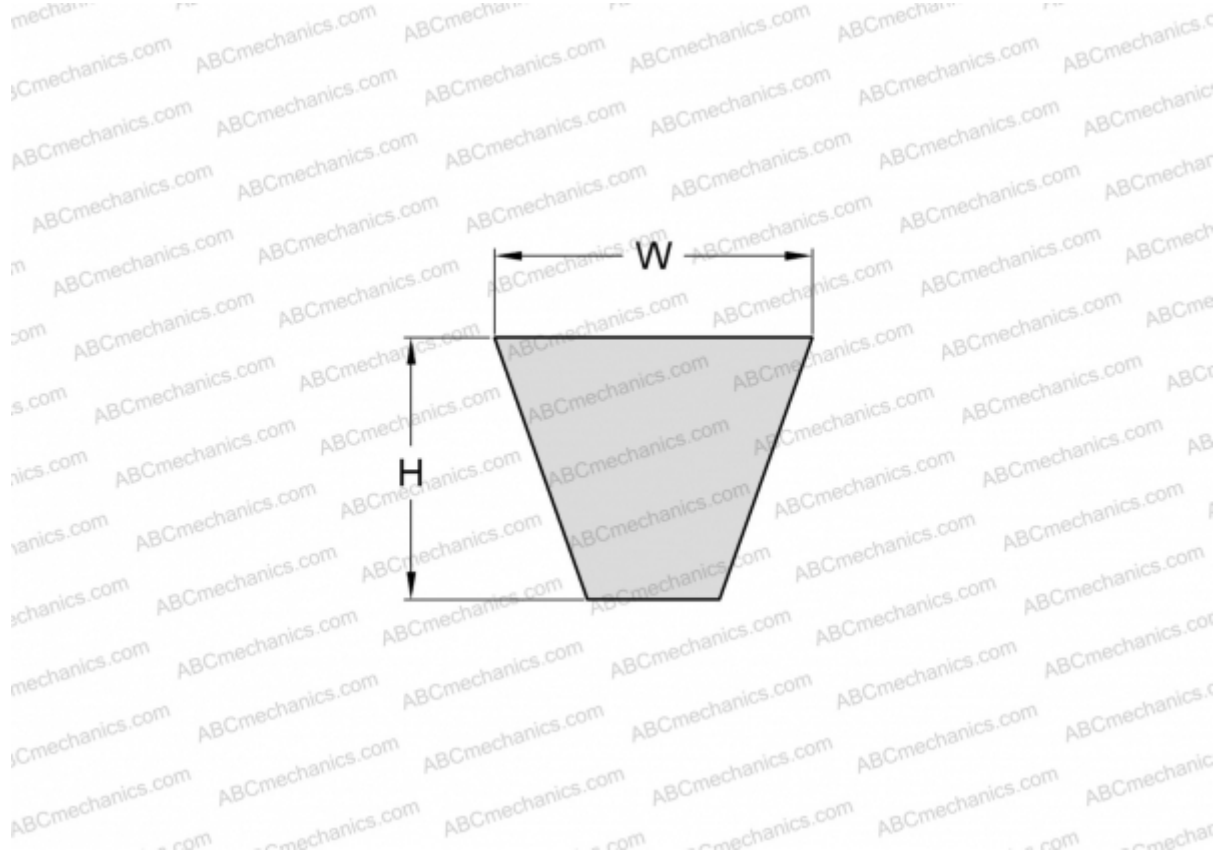

PHG SPA907 SKF

Wrapped wedge belt

TYPE: V- belts, Narrow, Wrapped, Section SPA (SKF)

Technical specification

DIMENSIONS, MM

Estimated length	907,000
Width, W	12,700
Height, H	10,000

MANUFACTURER

[SKF](#)