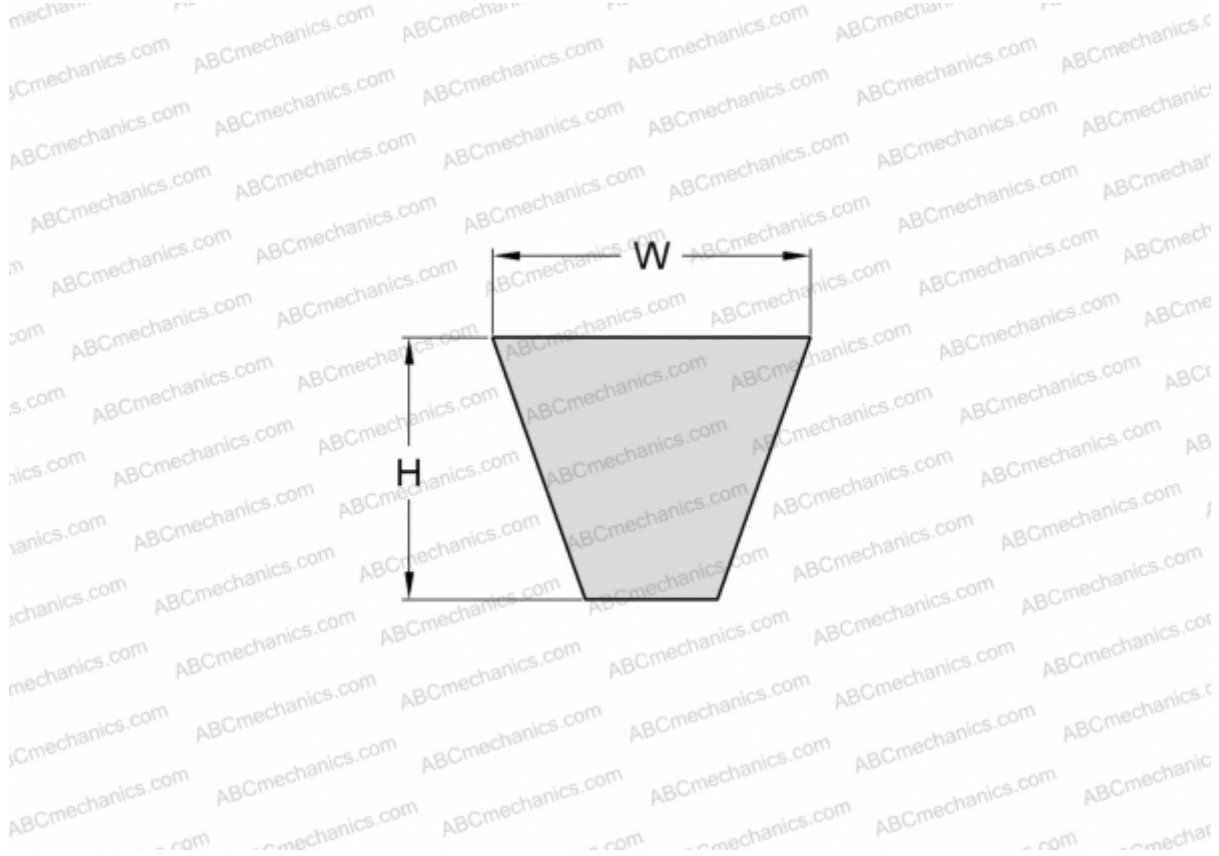

PHG SPA932 SKF

Wrapped wedge belt

TYPE: V- belts, Narrow, Wrapped, Section SPA (SKF)

Technical specification

DIMENSIONS, MM

Estimated length	932,000
Width, W	12,700
Height, H	10,000

MANUFACTURER

[SKF](#)