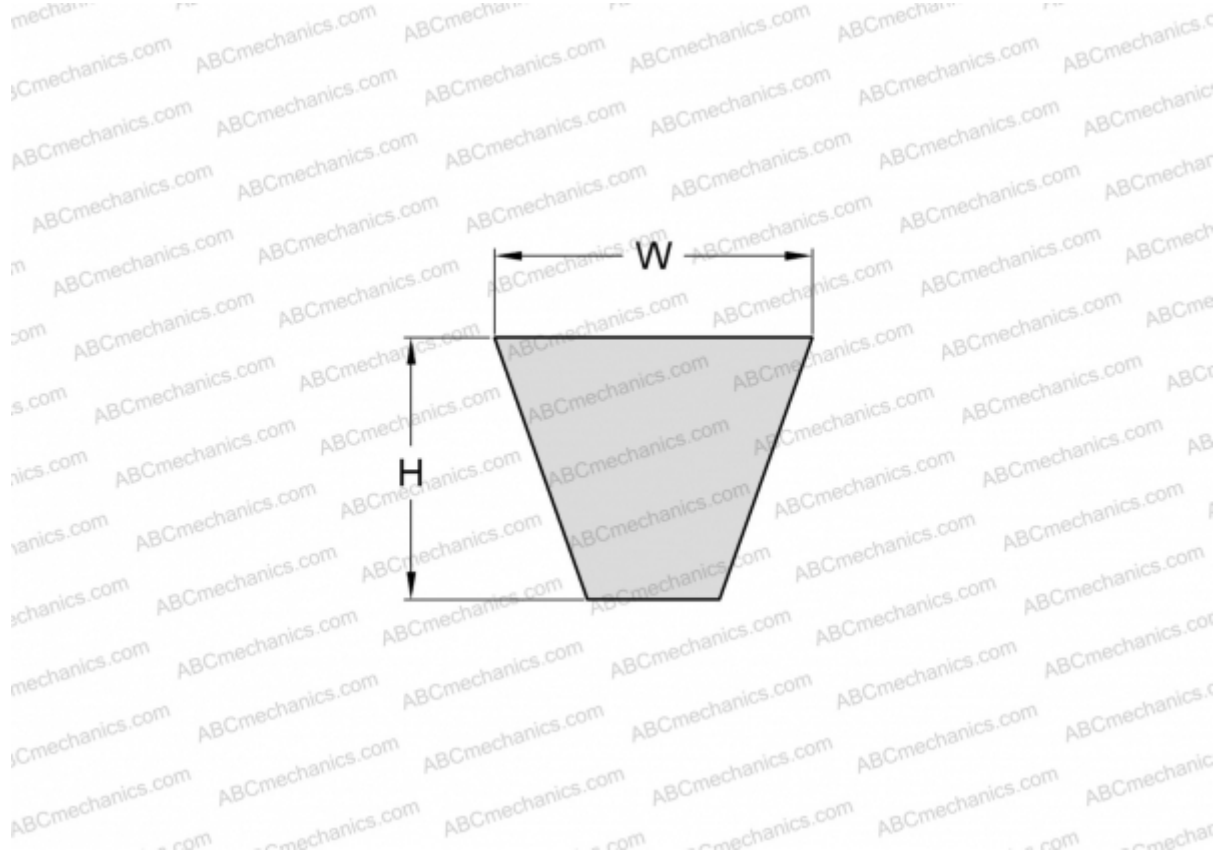

PHG SPA969 SKF

Wrapped wedge belt

TYPE: V- belts, Narrow, Wrapped, Section SPA (SKF)

Technical specification

DIMENSIONS, MM

Estimated length	969,000
Width, W	12,700
Height, H	10,000

MANUFACTURER

[SKF](#)