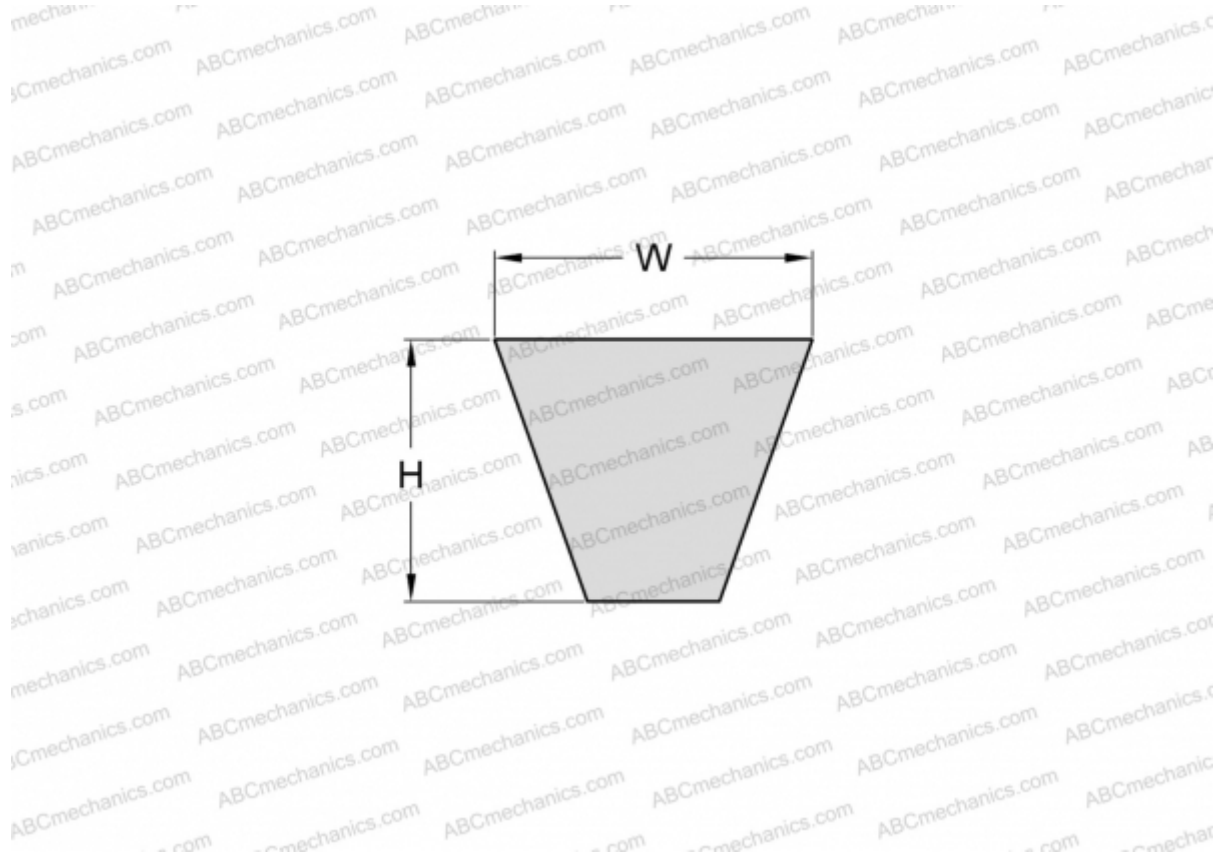

PHG SPA982 SKF

Wrapped wedge belt

TYPE: V- belts, Narrow, Wrapped, Section SPA (SKF)

Technical specification

DIMENSIONS, MM

Estimated length	982,000
Width, W	12,700
Height, H	10,000

MANUFACTURER

[SKF](#)