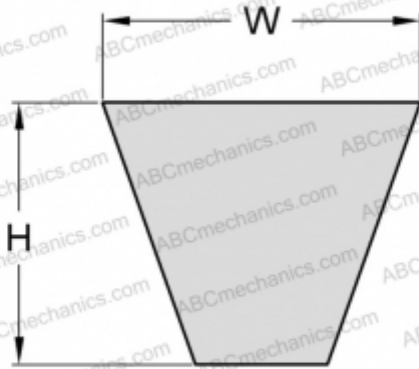

PHG SPA1030 SKF

Wrapped wedge belt

TYPE: V- belts, Narrow, Wrapped, Section SPA (SKF)

Technical specification

DIMENSIONS, MM

Estimated length	1030,000
Width, W	12,700
Height, H	10,000

MANUFACTURER

[SKF](#)