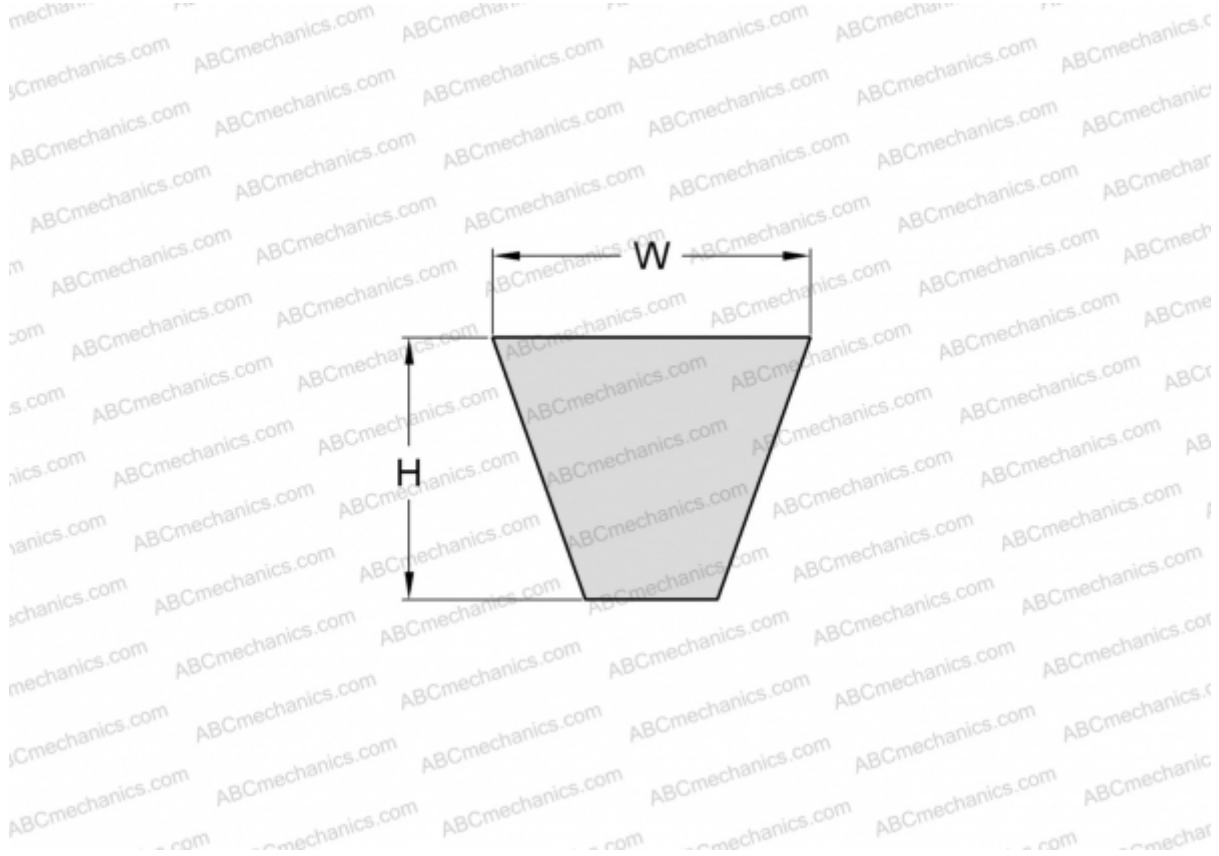

PHG SPA1032 SKF

Wrapped wedge belt

TYPE: V- belts, Narrow, Wrapped, Section SPA (SKF)

Technical specification

DIMENSIONS, MM

Estimated length	1032,000
Width, W	12,700
Height, H	10,000

MANUFACTURER

[SKF](#)