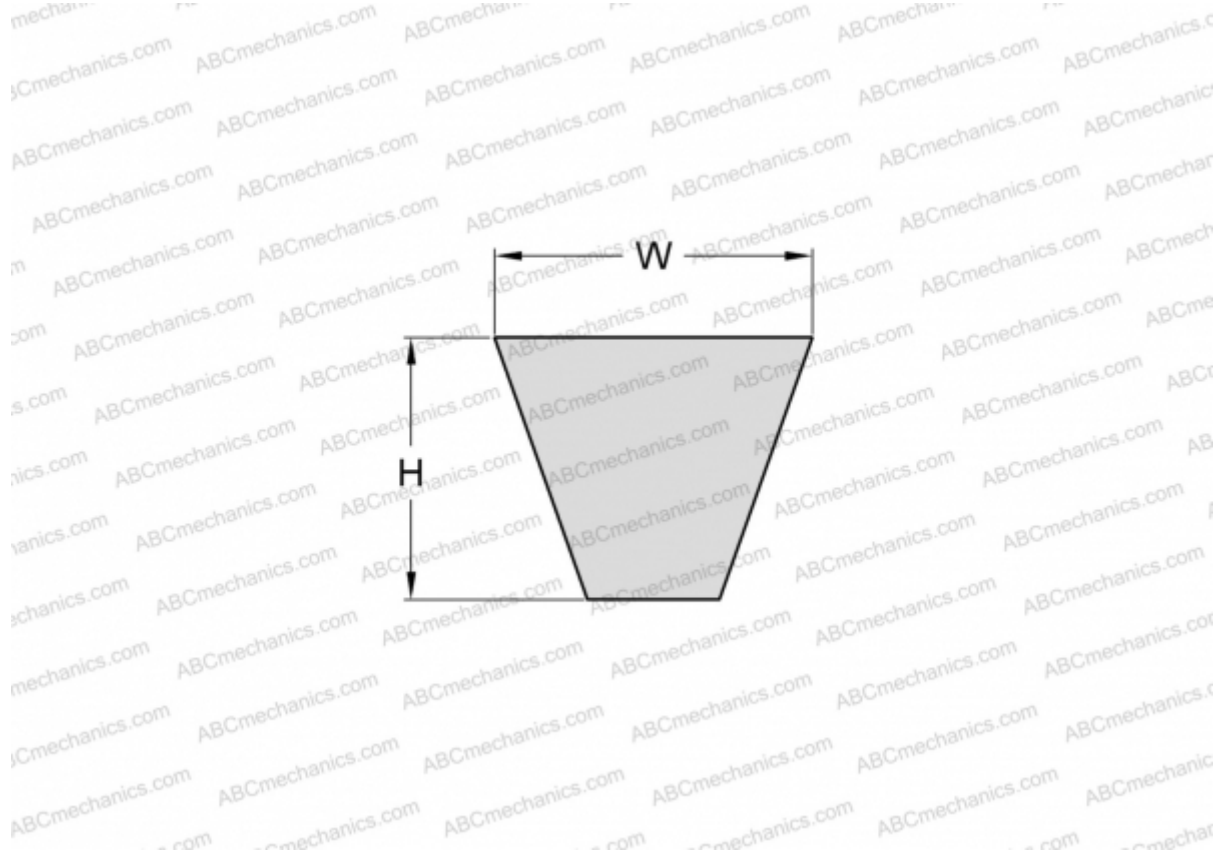

PHG SPA1157 SKF

Wrapped wedge belt

TYPE: V- belts, Narrow, Wrapped, Section SPA (SKF)

Technical specification

DIMENSIONS, MM

Estimated length	1157,000
Width, W	12,700
Height, H	10,000

MANUFACTURER

[SKF](#)