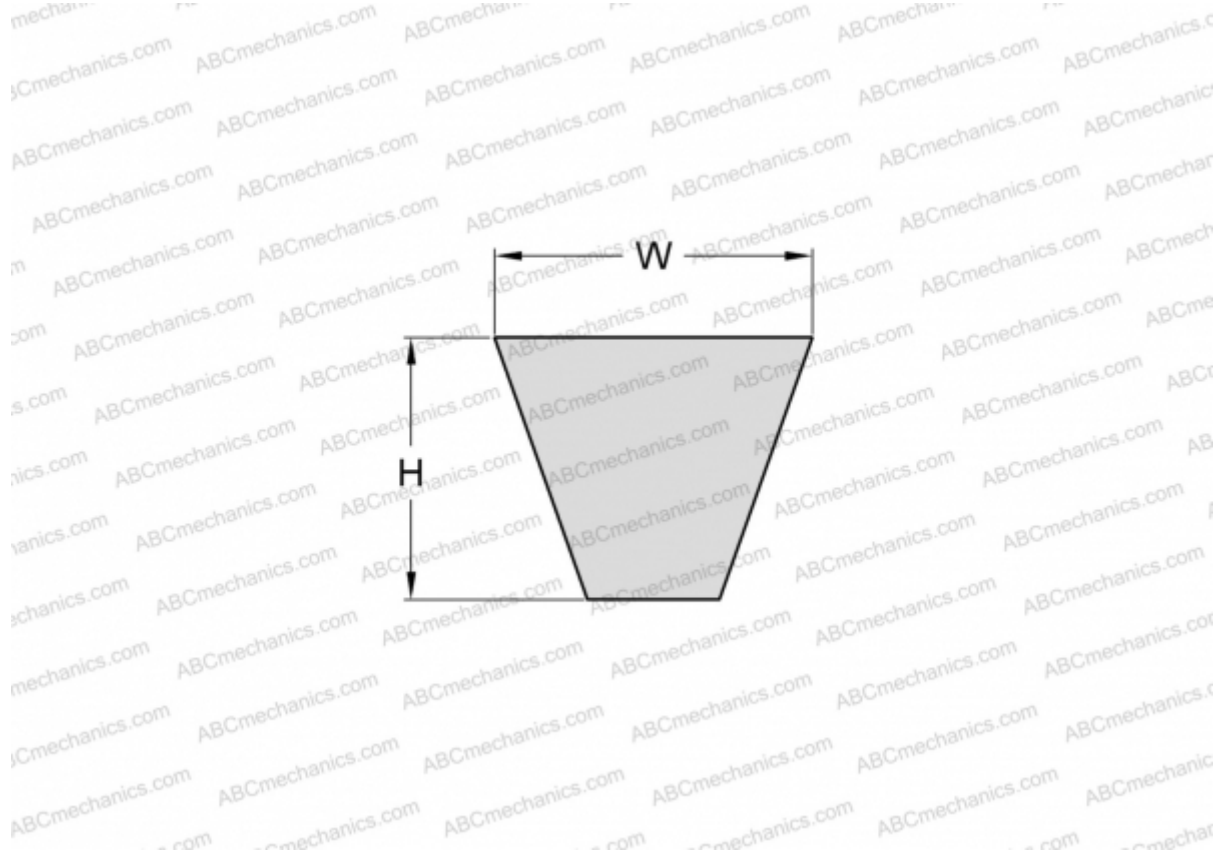

PHG SPA1190 SKF

Wrapped wedge belt

TYPE: V- belts, Narrow, Wrapped, Section SPA (SKF)

Technical specification

DIMENSIONS, MM

Estimated length	1190,000
Width, W	12,700
Height, H	10,000

MANUFACTURER

[SKF](#)