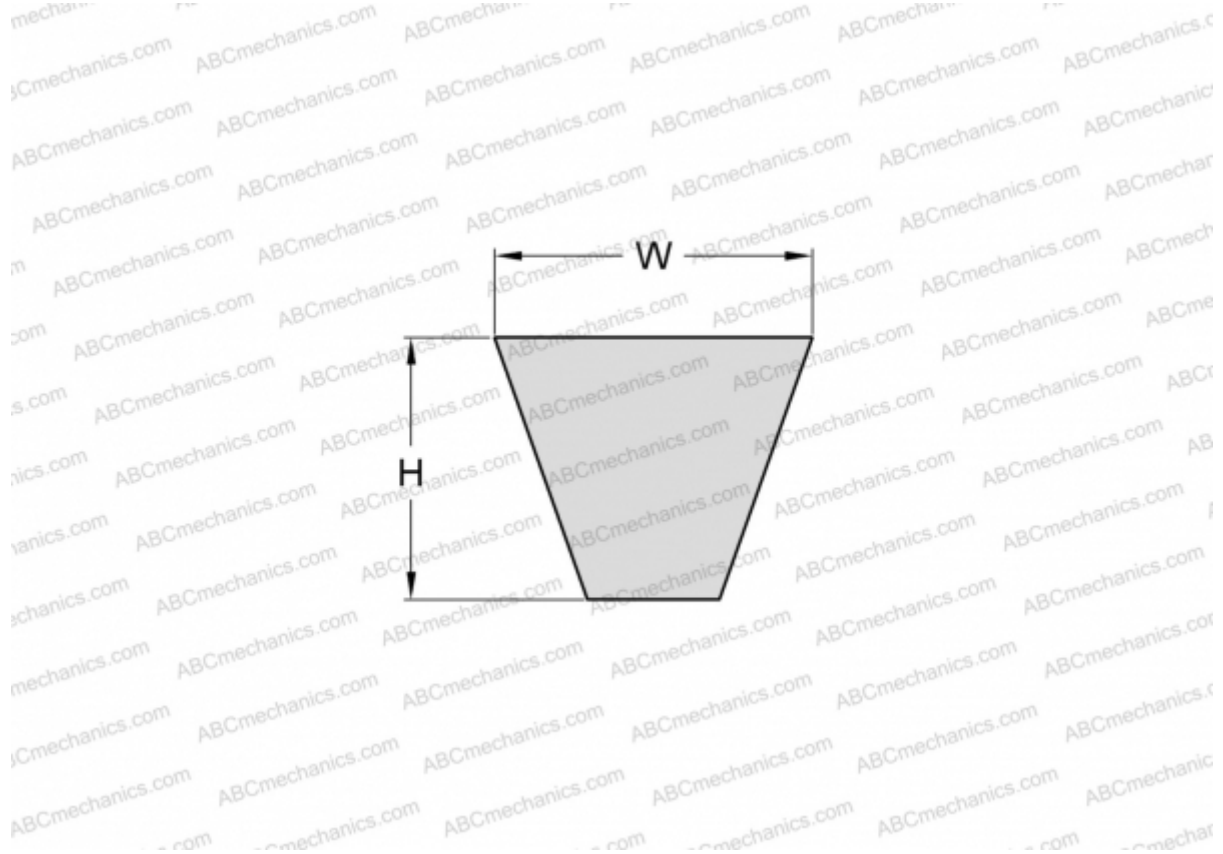

PHG SPA1200 SKF

Wrapped wedge belt

TYPE: V- belts, Narrow, Wrapped, Section SPA (SKF)

Technical specification

DIMENSIONS, MM

| | |
|------------------|----------|
| Estimated length | 1200,000 |
| Width, W | 12,700 |
| Height, H | 10,000 |