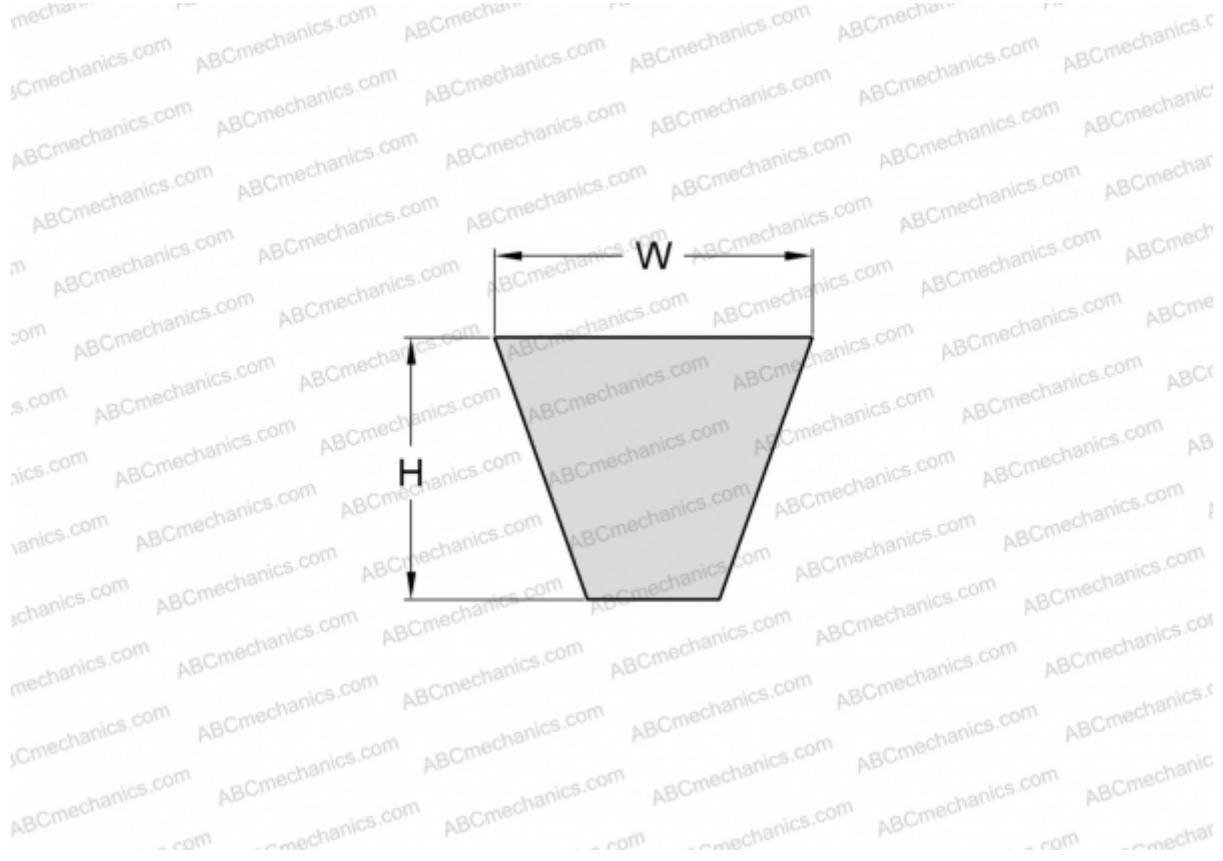

PHG SPA1232 SKF

Wrapped wedge belt

TYPE: V- belts, Narrow, Wrapped, Section SPA (SKF)

Technical specification

DIMENSIONS, MM

Estimated length	1232,000
Width, W	12,700
Height, H	10,000

MANUFACTURER

[SKF](#)