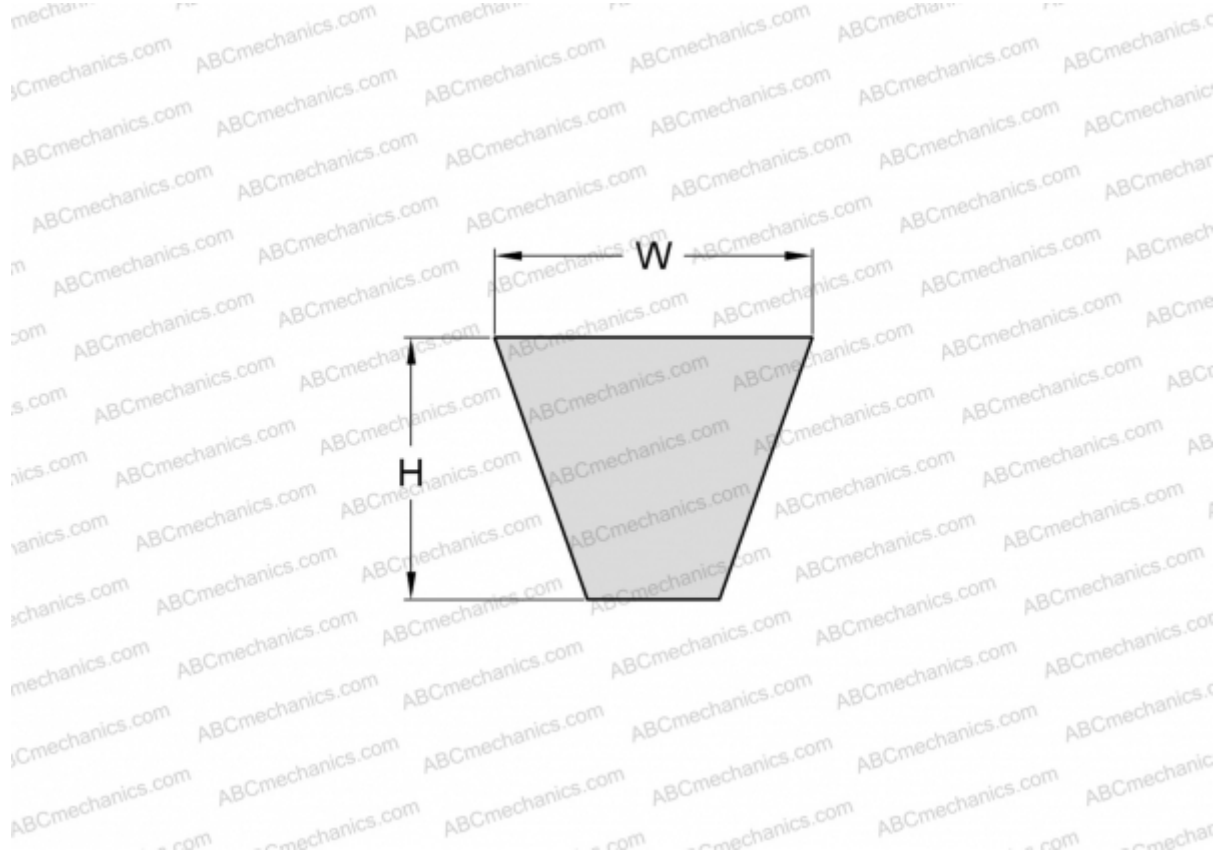

## PHG SPA1282 SKF

Wrapped wedge belt

TYPE: V- belts, Narrow, Wrapped, Section SPA (SKF)

#### DIMENSIONS, MM

Estimated length	1282,000
Width, W	12,700
Height, H	10,000