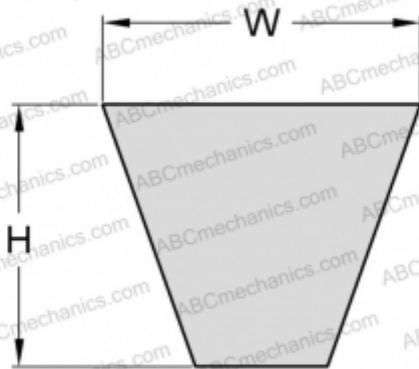

PHG SPA1320 SKF

Wrapped wedge belt

TYPE: V- belts, Narrow, Wrapped, Section SPA (SKF)

Technical specification

DIMENSIONS, MM

Estimated length	1320,000
Width, W	12,700
Height, H	10,000

MANUFACTURER

[SKF](#)