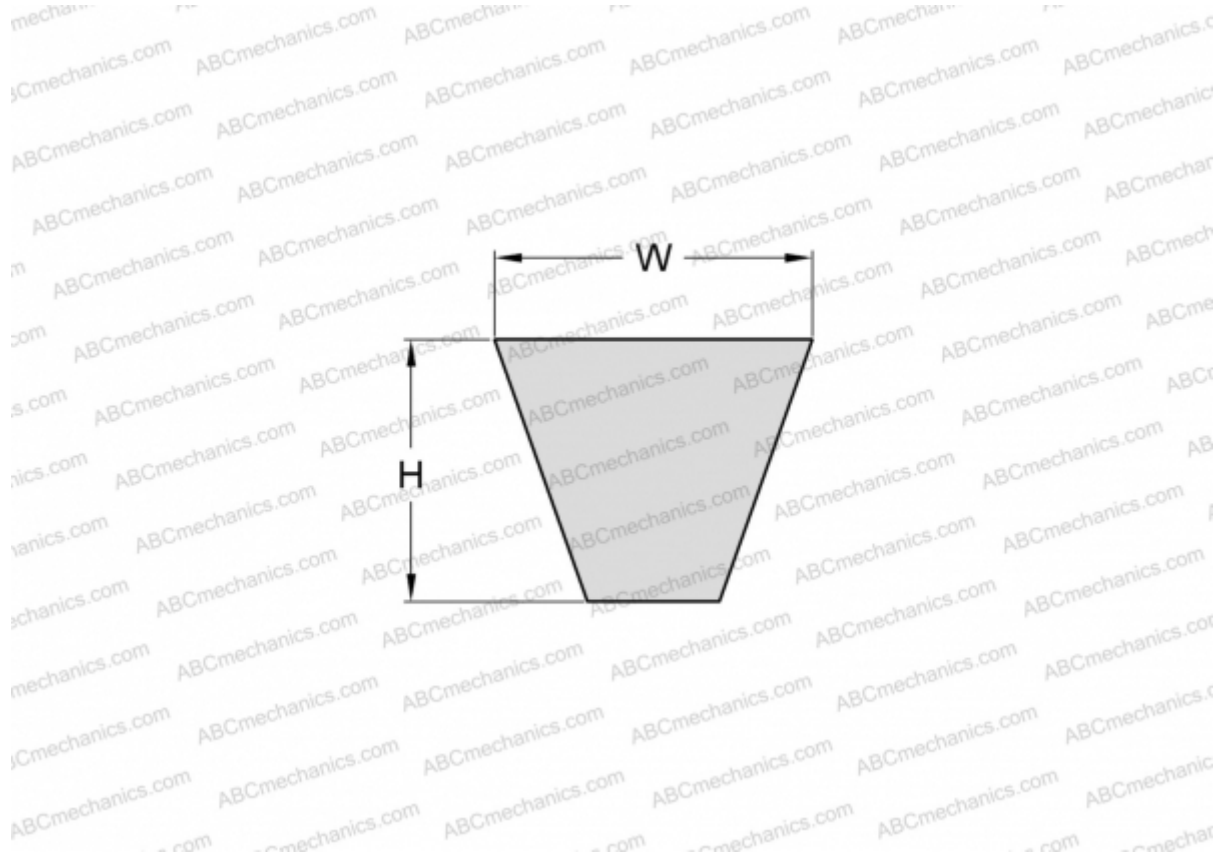

PHG SPA1357 SKF

Wrapped wedge belt

TYPE: V- belts, Narrow, Wrapped, Section SPA (SKF)

Technical specification

DIMENSIONS, MM

Estimated length	1357,000
Width, W	12,700
Height, H	10,000

MANUFACTURER

[SKF](#)