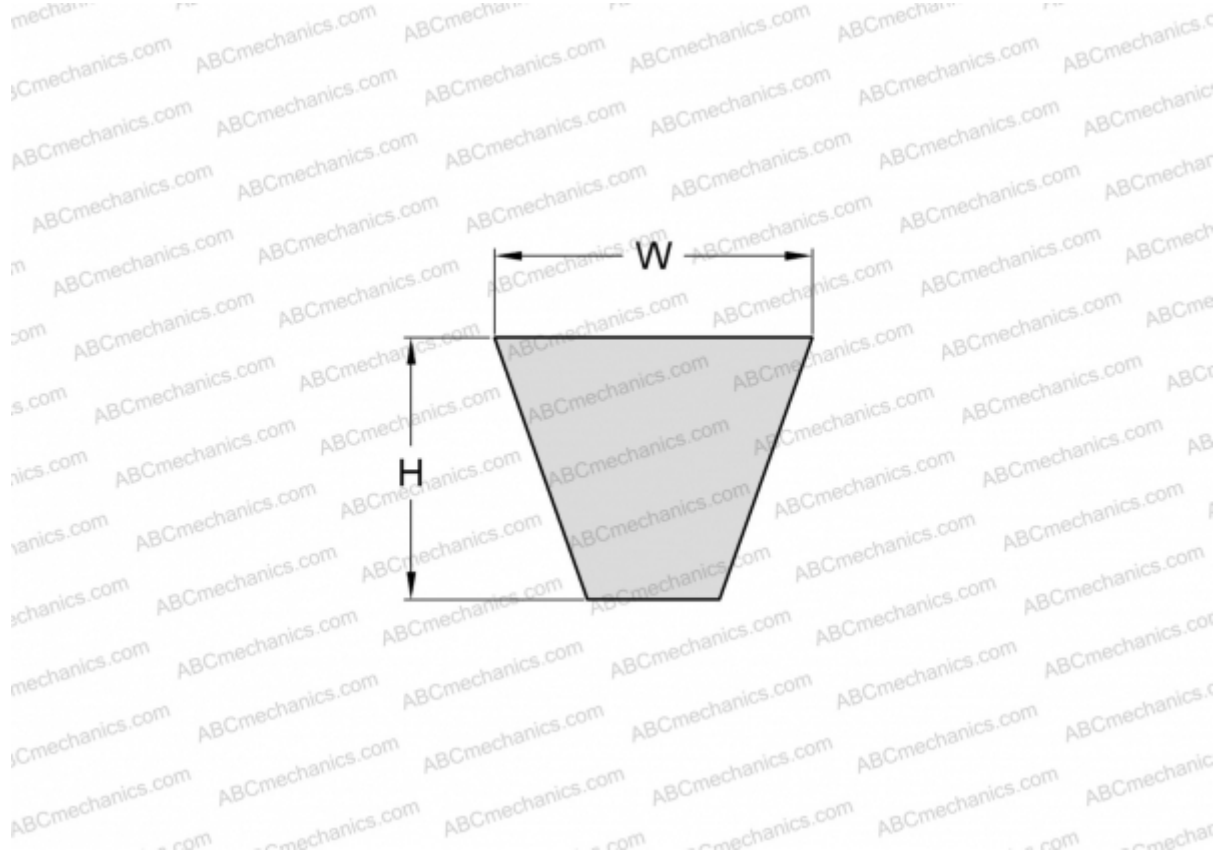

PHG SPA1400 SKF

Wrapped wedge belt

TYPE: V- belts, Narrow, Wrapped, Section SPA (SKF)

Technical specification

DIMENSIONS, MM

Estimated length	1400,000
Width, W	12,700
Height, H	10,000

MANUFACTURER

[SKF](#)