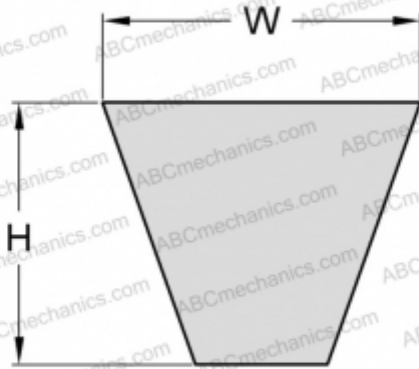

PHG SPA1407 SKF

Wrapped wedge belt

TYPE: V- belts, Narrow, Wrapped, Section SPA (SKF)

Technical specification

DIMENSIONS, MM

Estimated length	1407,000
Width, W	12,700
Height, H	10,000

MANUFACTURER

[SKF](#)