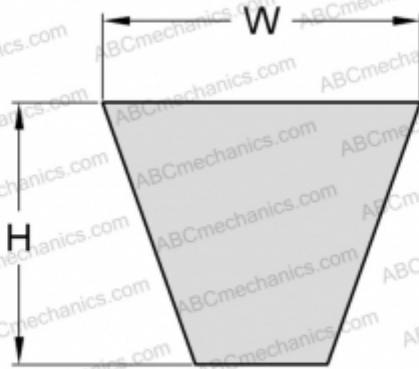

PHG SPA1420 SKF

Wrapped wedge belt

TYPE: V- belts, Narrow, Wrapped, Section SPA (SKF)

Technical specification

DIMENSIONS, MM

Estimated length	1420,000
Width, W	12,700
Height, H	10,000

MANUFACTURER

[SKF](#)