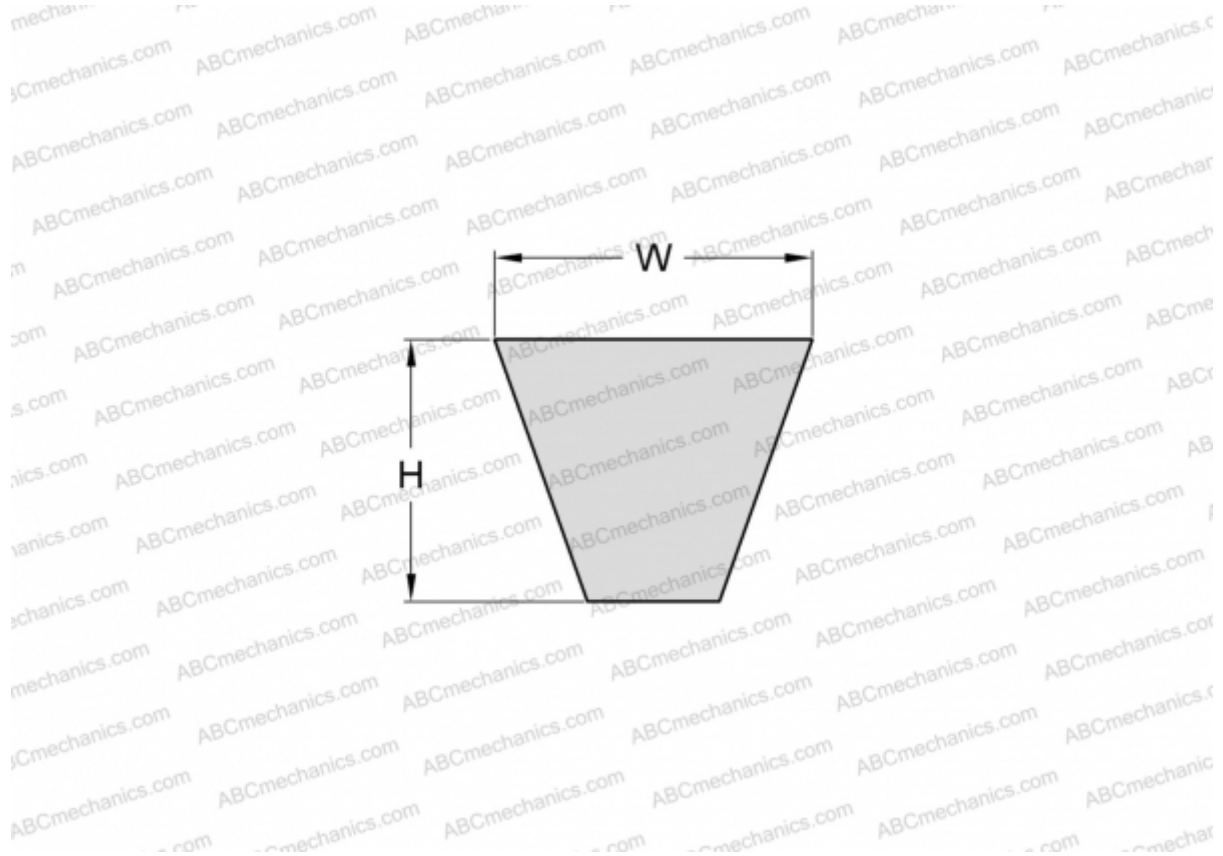

PHG SPA1450 SKF

Wrapped wedge belt

TYPE: V- belts, Narrow, Wrapped, Section SPA (SKF)

Technical specification

DIMENSIONS, MM

Estimated length	1450,000
Width, W	12,700
Height, H	10,000

MANUFACTURER

[SKF](#)