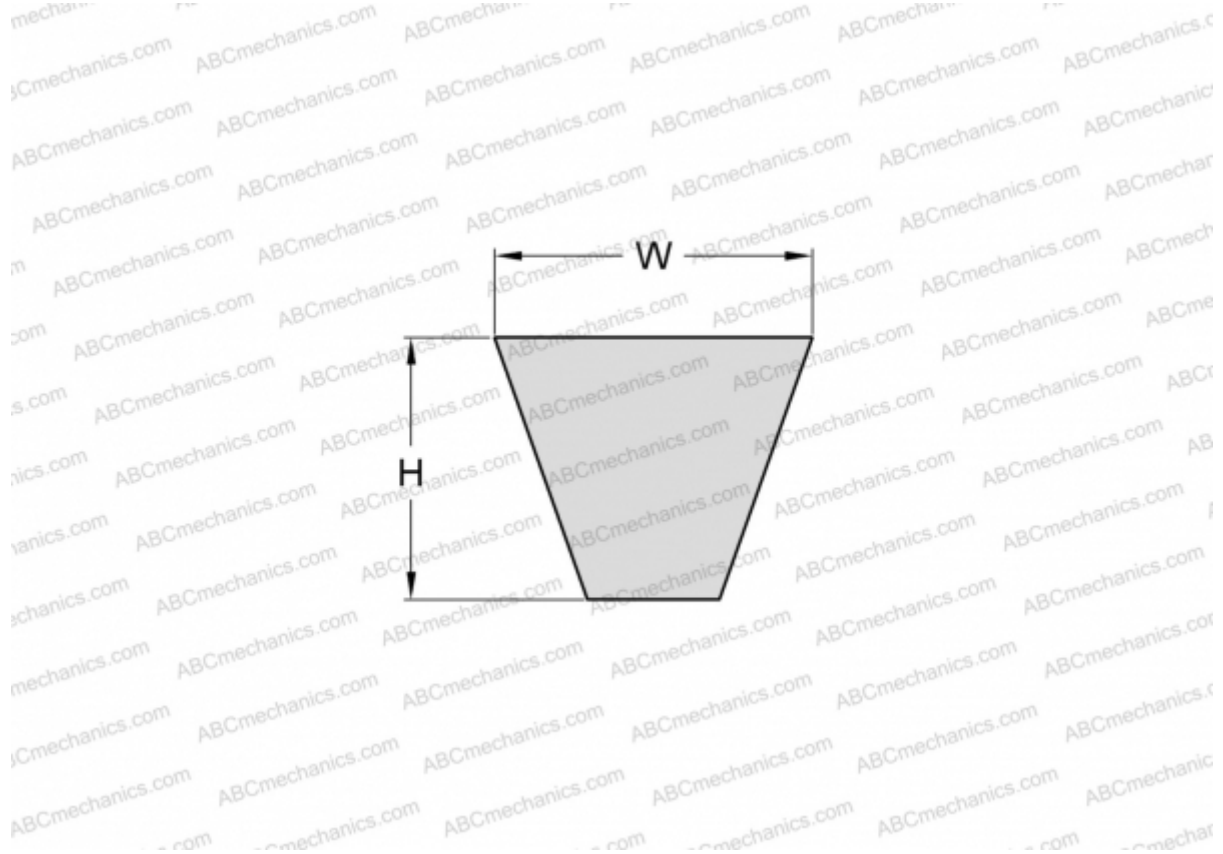

PHG SPA1600 SKF

Wrapped wedge belt

TYPE: V- belts, Narrow, Wrapped, Section SPA (SKF)

Technical specification

DIMENSIONS, MM

Estimated length	1600,000
Width, W	12,700
Height, H	10,000

MANUFACTURER

[SKF](#)