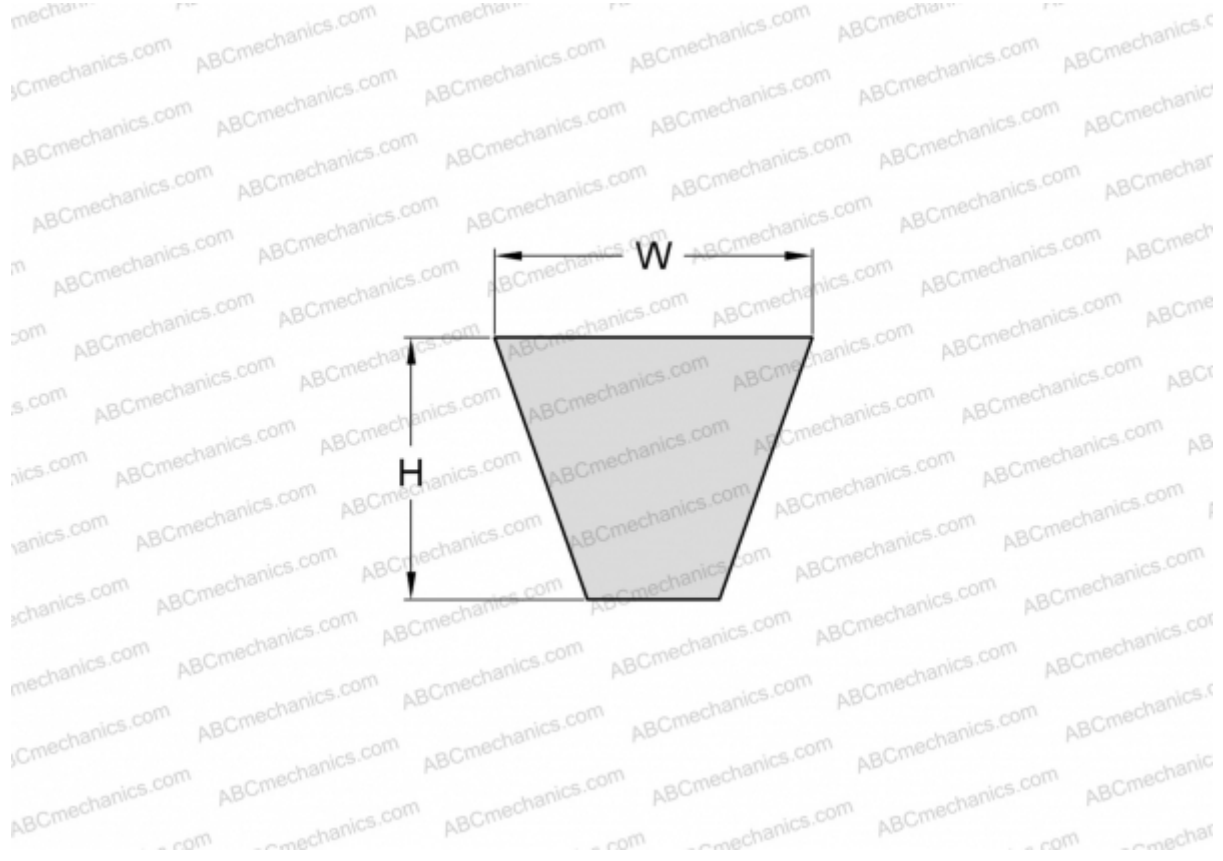

PHG SPA1632 SKF

Wrapped wedge belt

TYPE: V- belts, Narrow, Wrapped, Section SPA (SKF)

Technical specification

DIMENSIONS, MM

Estimated length	1632,000
Width, W	12,700
Height, H	10,000

MANUFACTURER

[SKF](#)