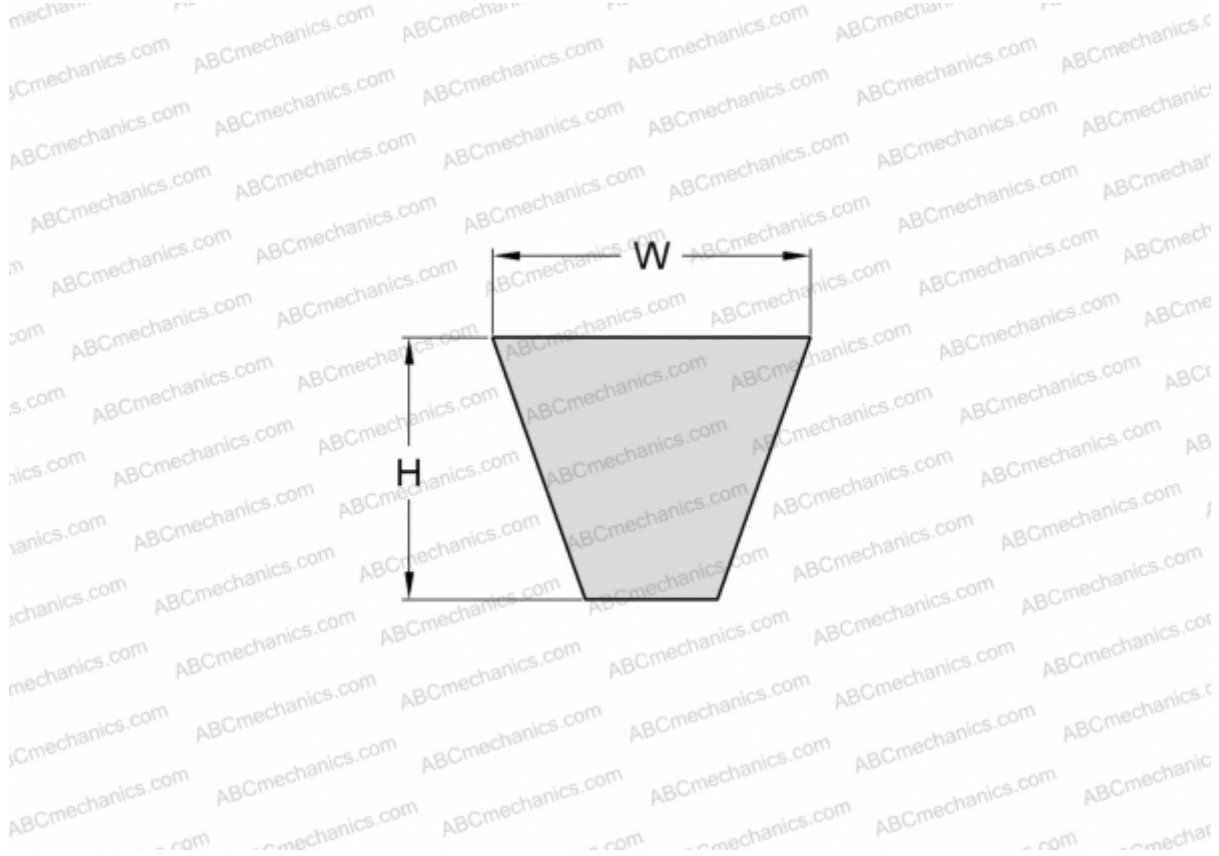

PHG SPA1682 SKF

Wrapped wedge belt

TYPE: V- belts, Narrow, Wrapped, Section SPA (SKF)

Technical specification

DIMENSIONS, MM

Estimated length	1682,000
Width, W	12,700
Height, H	10,000

MANUFACTURER

[SKF](#)