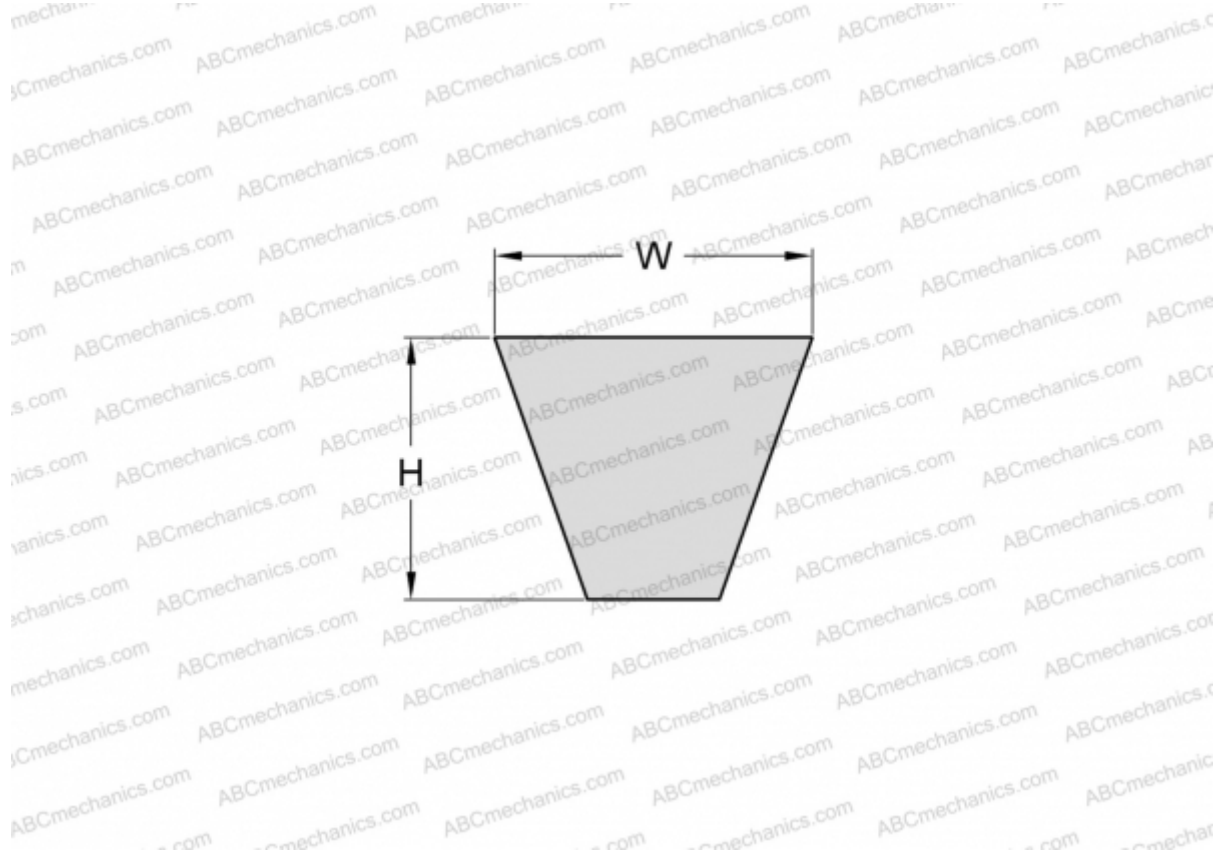

PHG SPA1700 SKF

Wrapped wedge belt

TYPE: V- belts, Narrow, Wrapped, Section SPA (SKF)

Technical specification

DIMENSIONS, MM

Estimated length	1700,000
Width, W	12,700
Height, H	10,000

MANUFACTURER

[SKF](#)