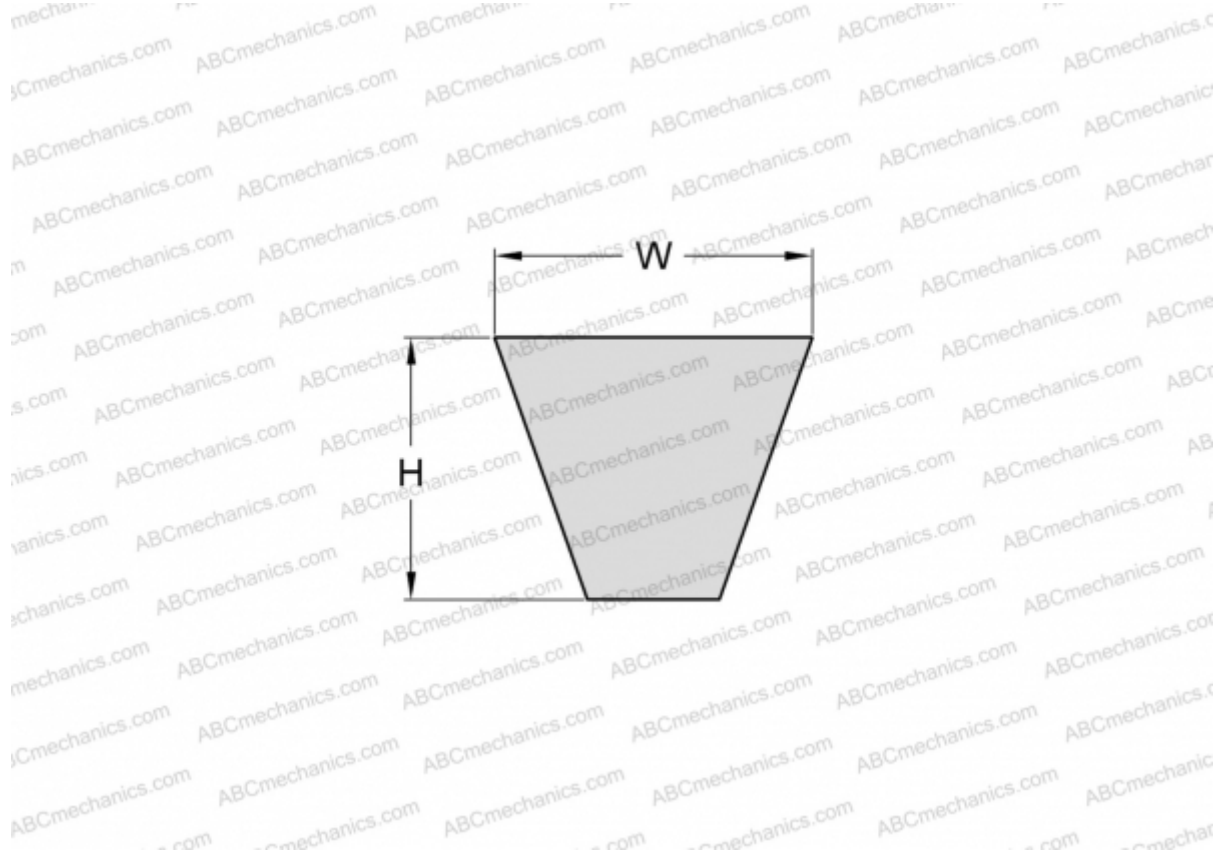

PHG SPA1707 SKF

Wrapped wedge belt

TYPE: V- belts, Narrow, Wrapped, Section SPA (SKF)

Technical specification

DIMENSIONS, MM

Estimated length	1707,000
Width, W	12,700
Height, H	10,000

MANUFACTURER

[SKF](#)