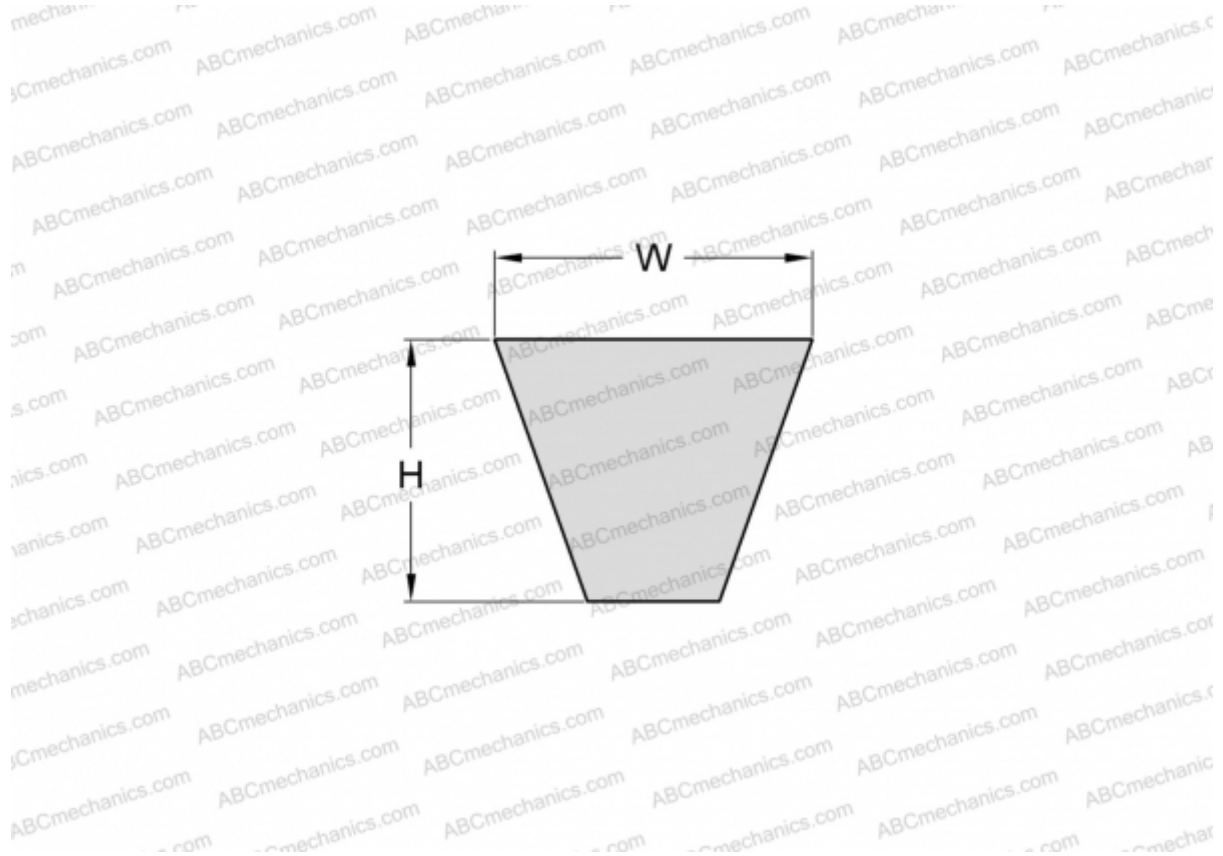

PHG SPA1750 SKF

Wrapped wedge belt

TYPE: V- belts, Narrow, Wrapped, Section SPA (SKF)

Technical specification

DIMENSIONS, MM

Estimated length	1750,000
Width, W	12,700
Height, H	10,000

MANUFACTURER

[SKF](#)