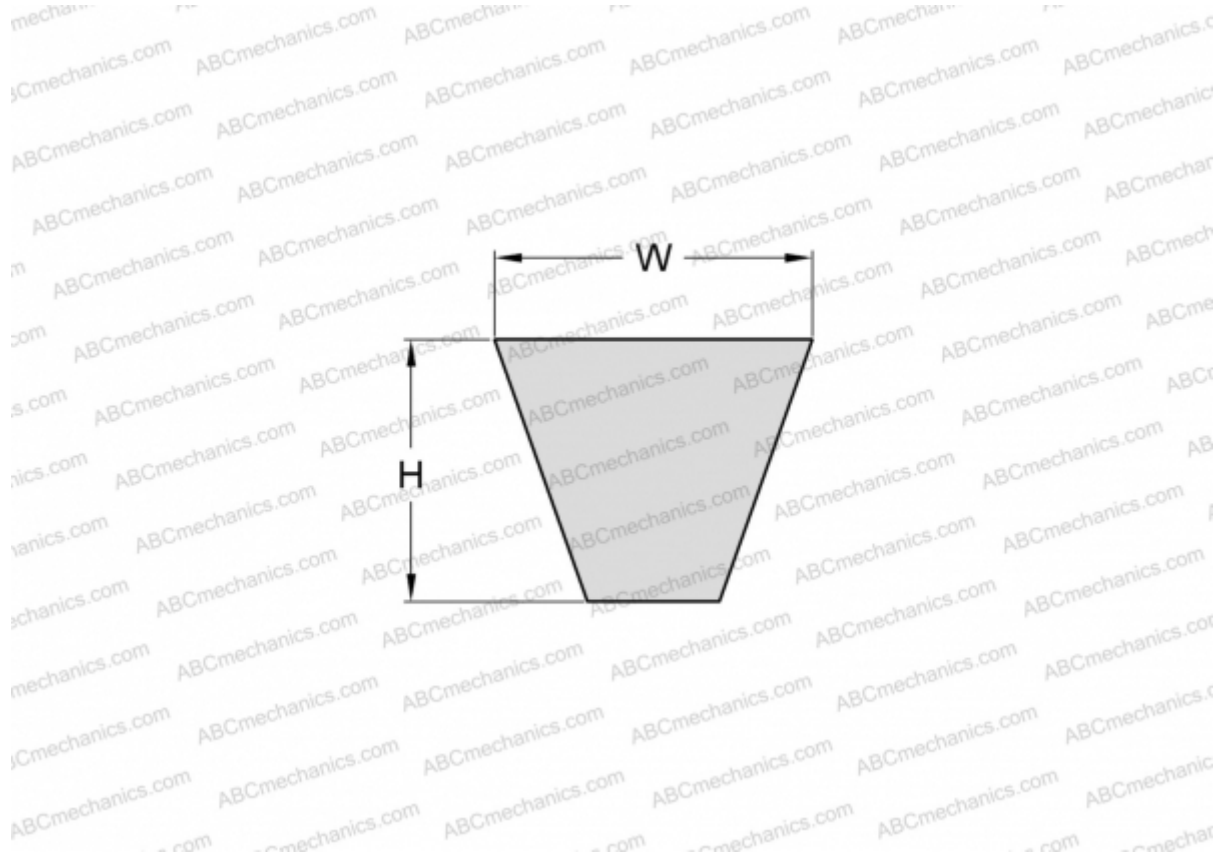

PHG SPA1757 SKF

Wrapped wedge belt

TYPE: V- belts, Narrow, Wrapped, Section SPA (SKF)

Technical specification

DIMENSIONS, MM

Estimated length	1757,000
Width, W	12,700
Height, H	10,000

MANUFACTURER

[SKF](#)