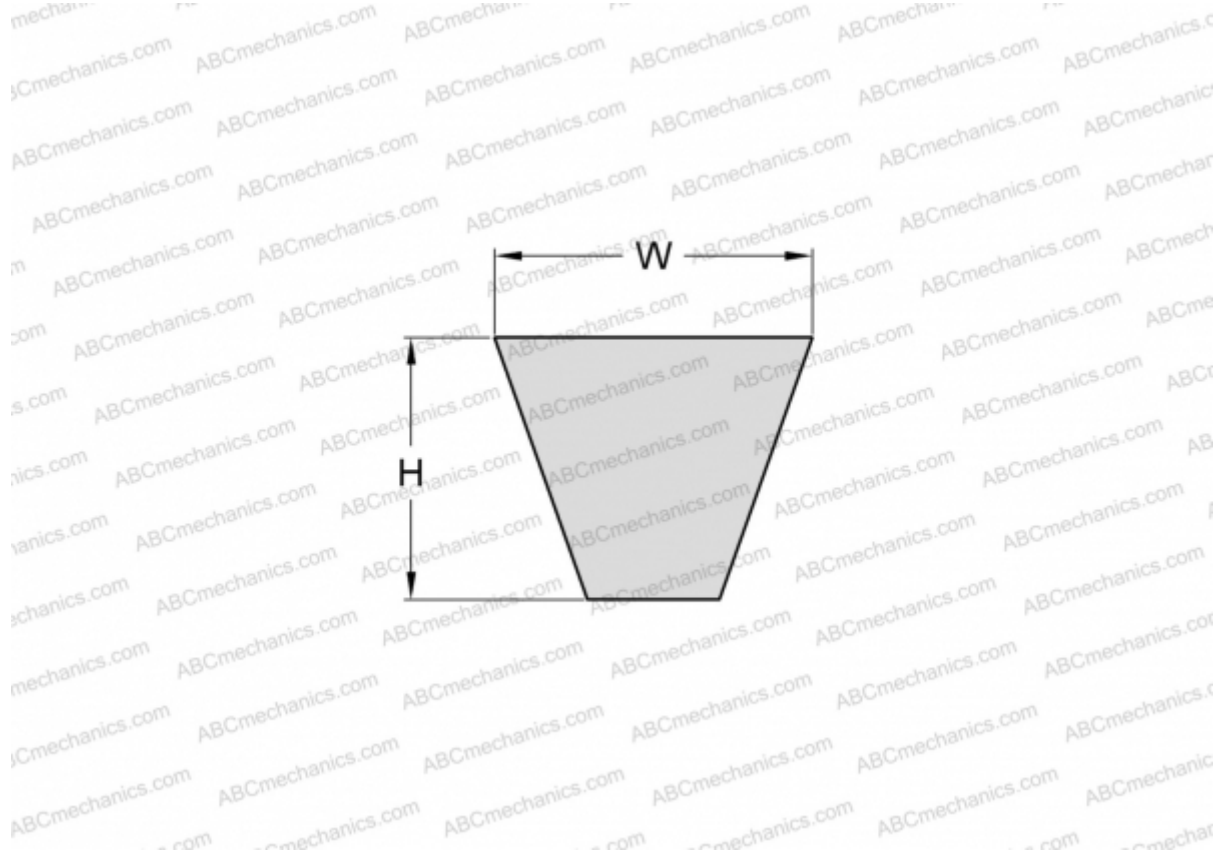

## PHG SPA1820 SKF

Wrapped wedge belt

TYPE: V- belts, Narrow, Wrapped, Section SPA (SKF)

#### DIMENSIONS, MM

Estimated length	1820,000
Width, W	12,700
Height, H	10,000