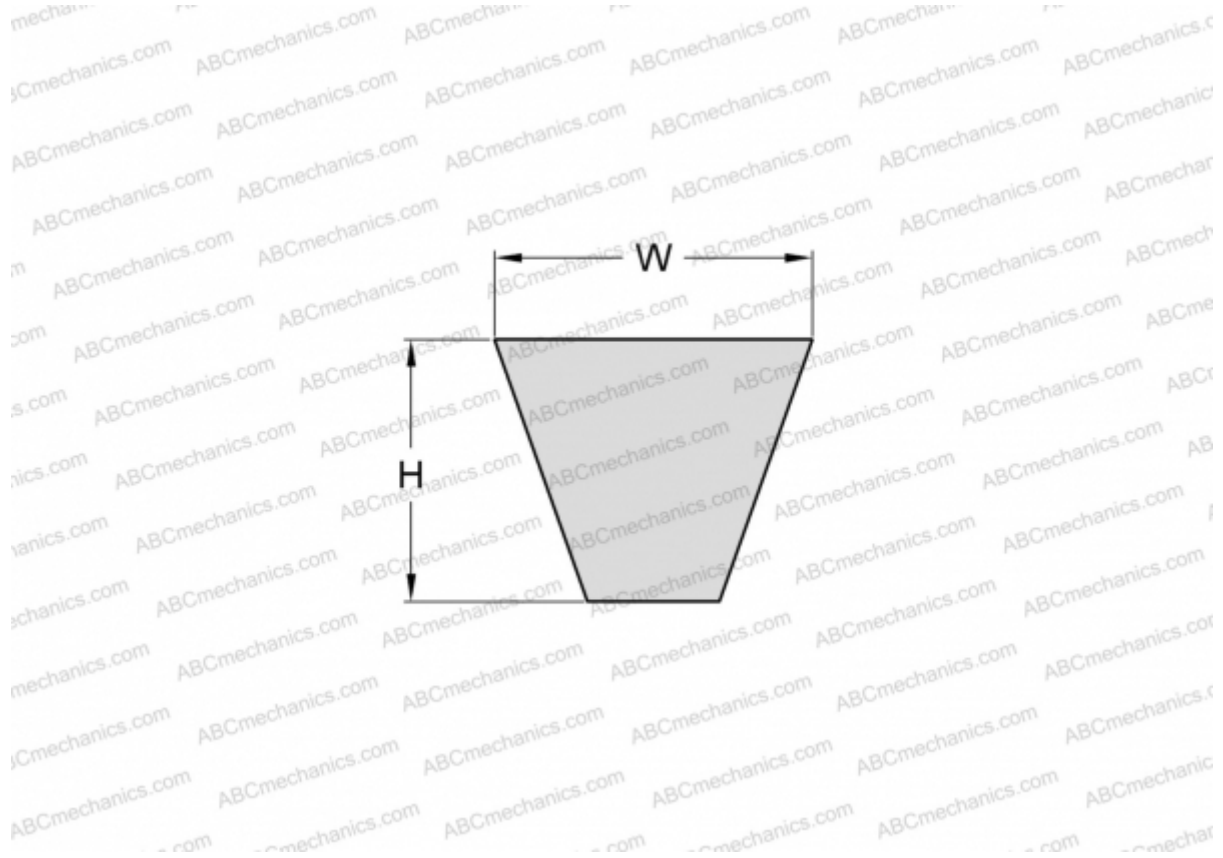

PHG SPA1850 SKF

Wrapped wedge belt

TYPE: V- belts, Narrow, Wrapped, Section SPA (SKF)

Technical specification

DIMENSIONS, MM

Estimated length	1850,000
Width, W	12,700
Height, H	10,000

MANUFACTURER

[SKF](#)