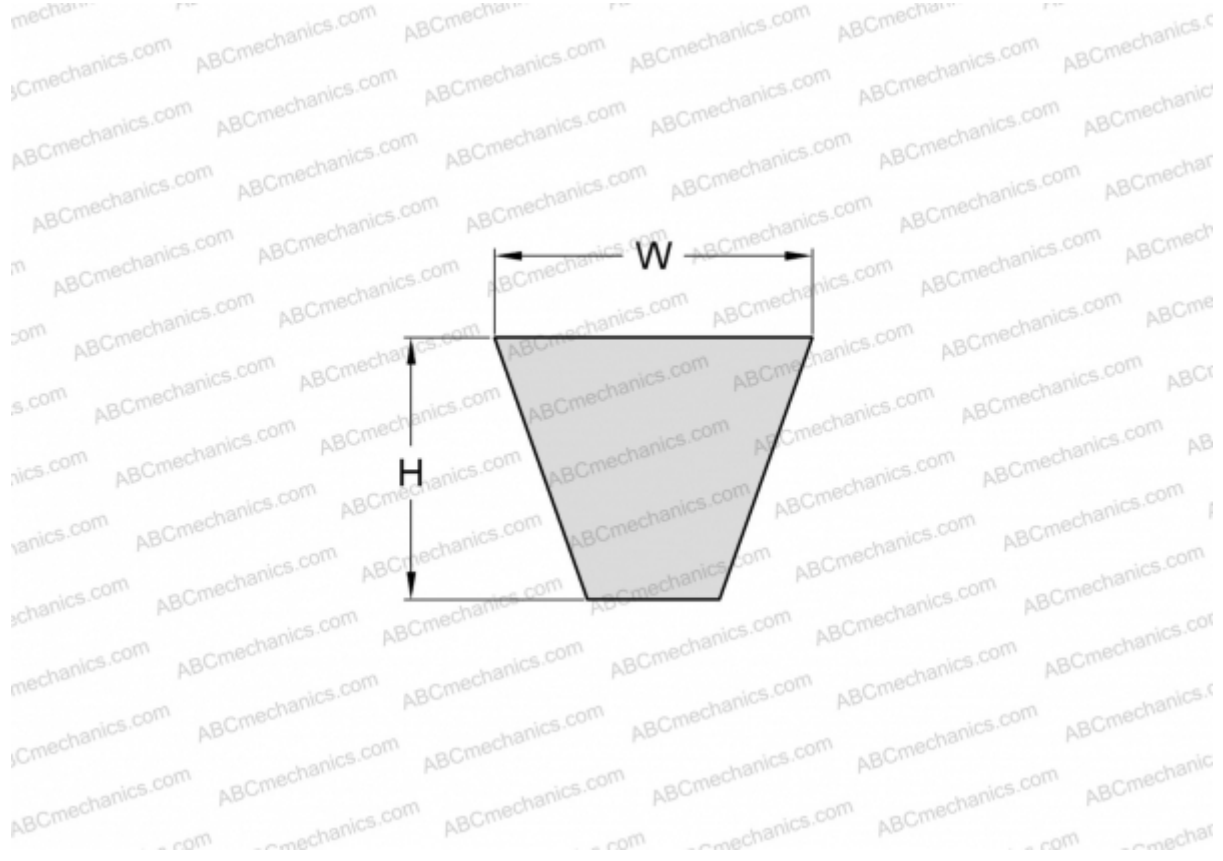

PHG SPA1882 SKF

Wrapped wedge belt

TYPE: V- belts, Narrow, Wrapped, Section SPA (SKF)

Technical specification

DIMENSIONS, MM

Estimated length	1882,000
Width, W	12,700
Height, H	10,000

MANUFACTURER

[SKF](#)