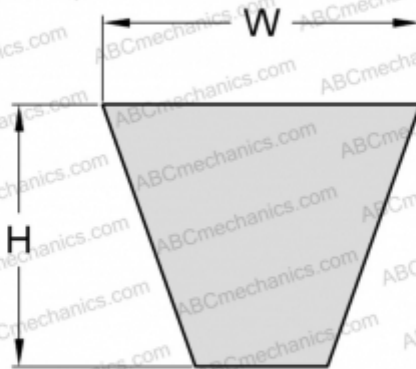

PHG SPA1907 SKF

Wrapped wedge belt

TYPE: V- belts, Narrow, Wrapped, Section SPA (SKF)

Technical specification

DIMENSIONS, MM

Estimated length	1907,000
Width, W	12,700
Height, H	10,000

MANUFACTURER

[SKF](#)