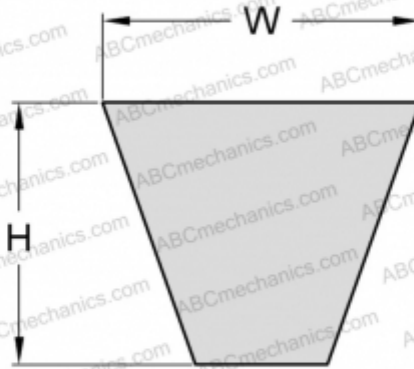

PHG SPA2000 SKF

Wrapped wedge belt

TYPE: V- belts, Narrow, Wrapped, Section SPA (SKF)

Technical specification

DIMENSIONS, MM

Estimated length	2000,000
Width, W	12,700
Height, H	10,000

MANUFACTURER

[SKF](#)