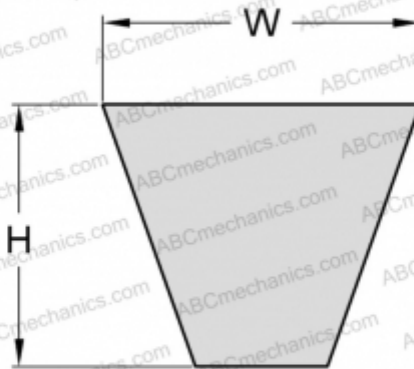

PHG SPA2057 SKF

Wrapped wedge belt

TYPE: V- belts, Narrow, Wrapped, Section SPA (SKF)

Technical specification

DIMENSIONS, MM

Estimated length	2057,000
Width, W	12,700
Height, H	10,000

MANUFACTURER

[SKF](#)