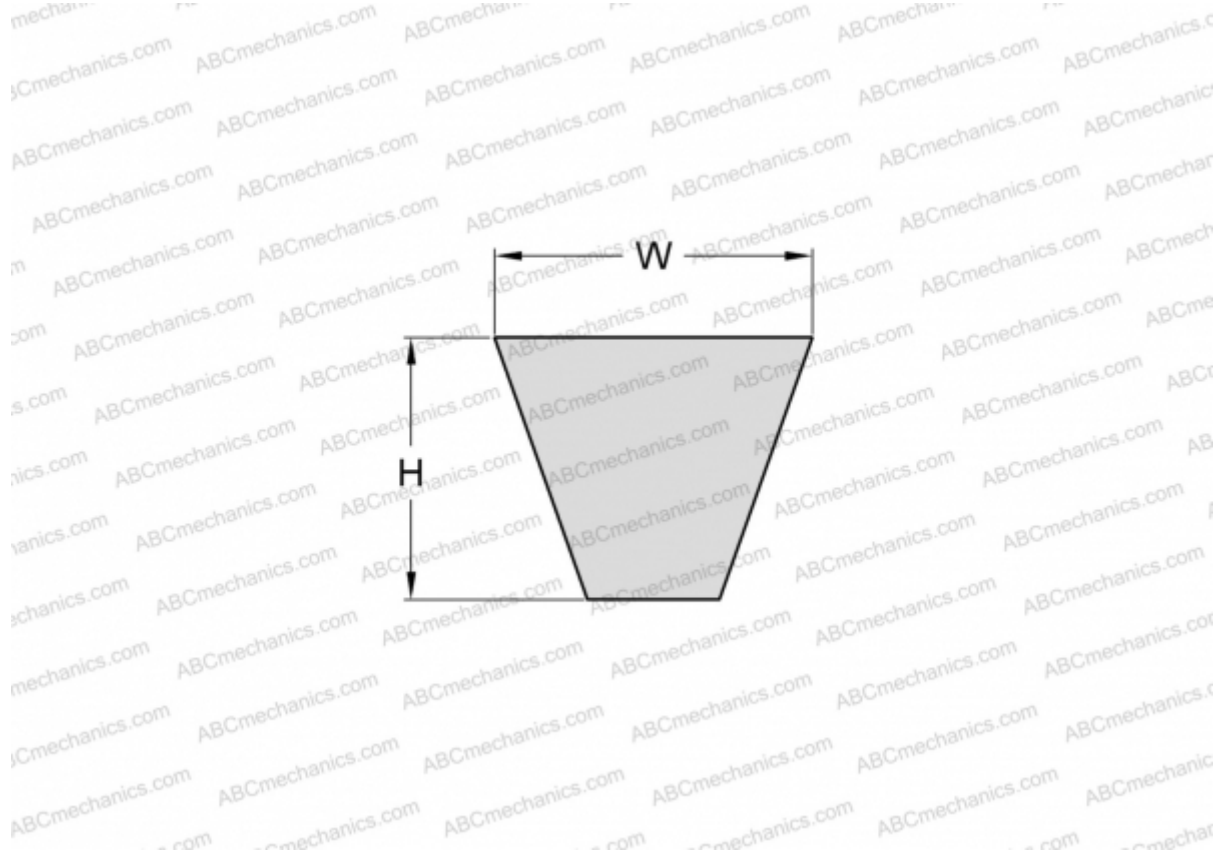

PHG SPA2082 SKF

Wrapped wedge belt

TYPE: V- belts, Narrow, Wrapped, Section SPA (SKF)

Technical specification

DIMENSIONS, MM

Estimated length	2082,000
Width, W	12,700
Height, H	10,000

MANUFACTURER

[SKF](#)