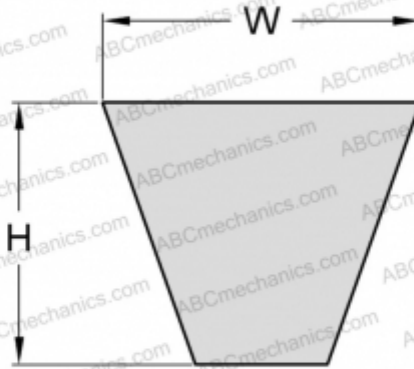

PHG SPA2120 SKF

Wrapped wedge belt

TYPE: V- belts, Narrow, Wrapped, Section SPA (SKF)

Technical specification

DIMENSIONS, MM

Estimated length	2120,000
Width, W	12,700
Height, H	10,000

MANUFACTURER

[SKF](#)