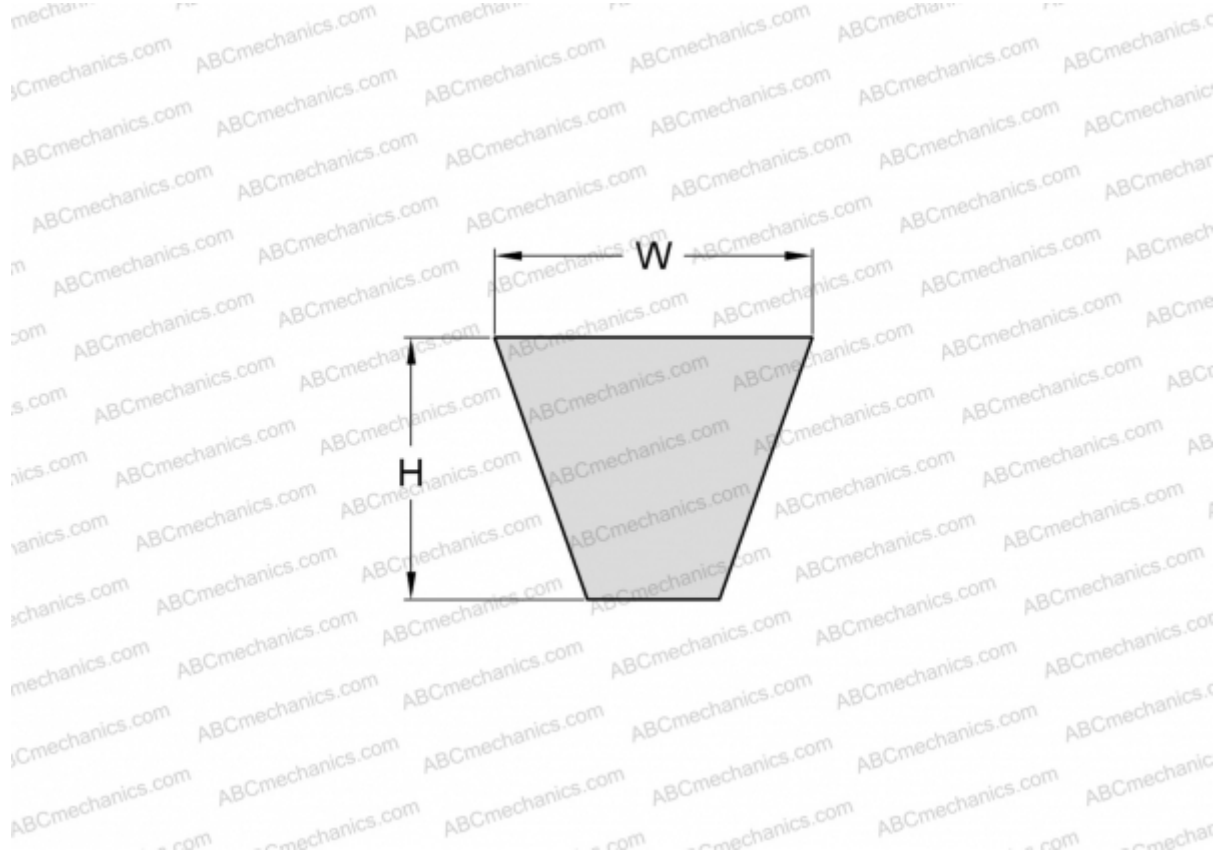

PHG SPA2240 SKF

Wrapped wedge belt

TYPE: V- belts, Narrow, Wrapped, Section SPA (SKF)

Technical specification

DIMENSIONS, MM

Estimated length	2240,000
Width, W	12,700
Height, H	10,000

MANUFACTURER

[SKF](#)