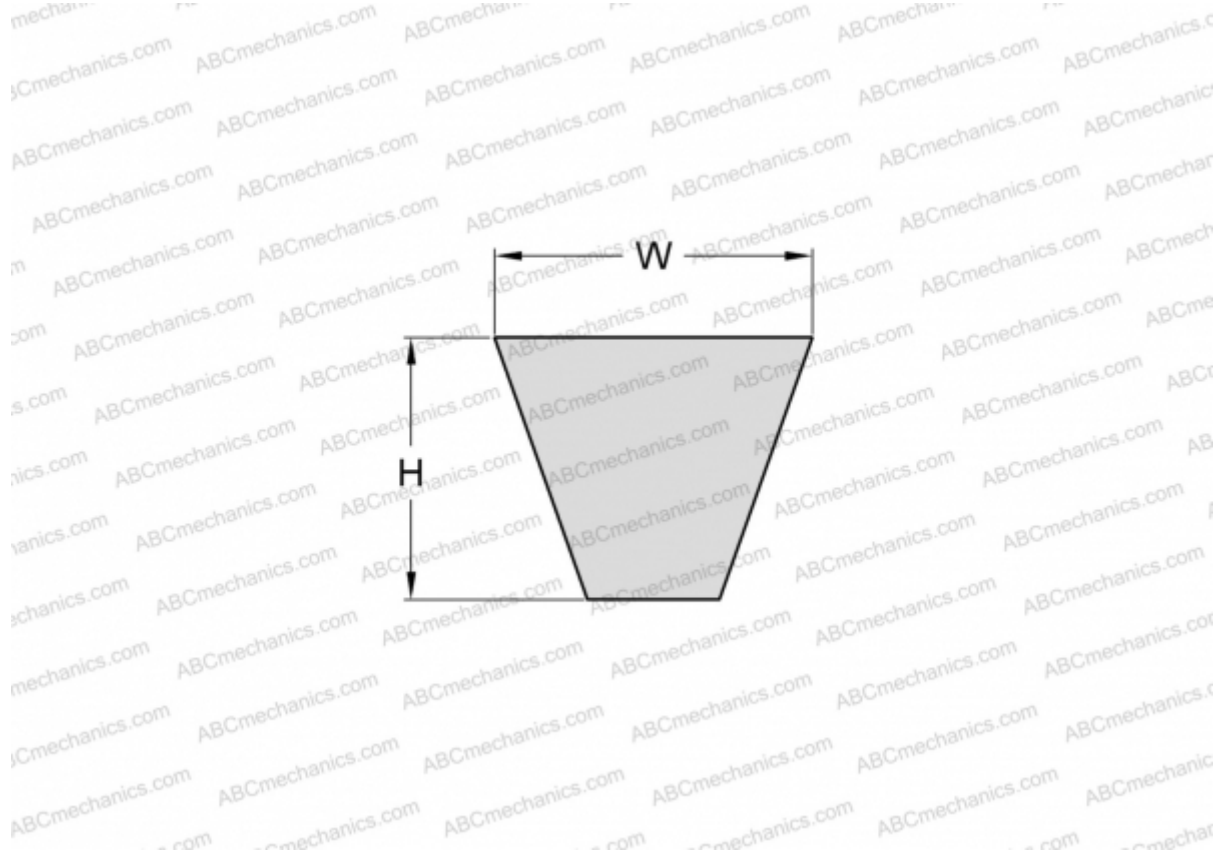

PHG SPA2282 SKF

Wrapped wedge belt

TYPE: V- belts, Narrow, Wrapped, Section SPA (SKF)

Technical specification

DIMENSIONS, MM

Estimated length	2282,000
Width, W	12,700
Height, H	10,000

MANUFACTURER

[SKF](#)