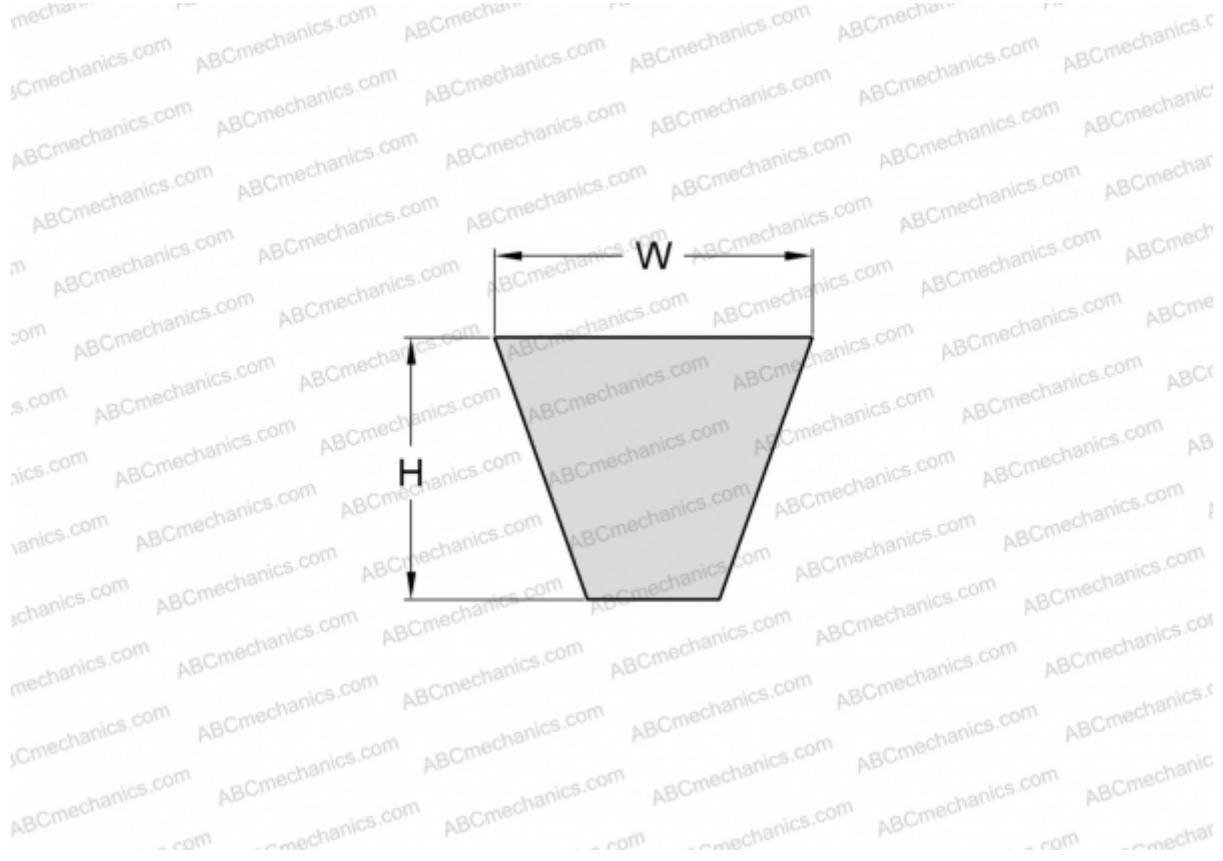

PHG SPA2432 SKF

Wrapped wedge belt

TYPE: V- belts, Narrow, Wrapped, Section SPA (SKF)

Technical specification

DIMENSIONS, MM

Estimated length	2432,000
Width, W	12,700
Height, H	10,000

MANUFACTURER

[SKF](#)