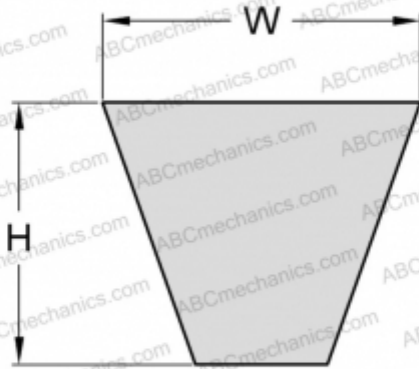

PHG SPA2650 SKF

Wrapped wedge belt

TYPE: V- belts, Narrow, Wrapped, Section SPA (SKF)

Technical specification

DIMENSIONS, MM

| | |
|------------------|----------|
| Estimated length | 2650,000 |
| Width, W | 12,700 |
| Height, H | 10,000 |