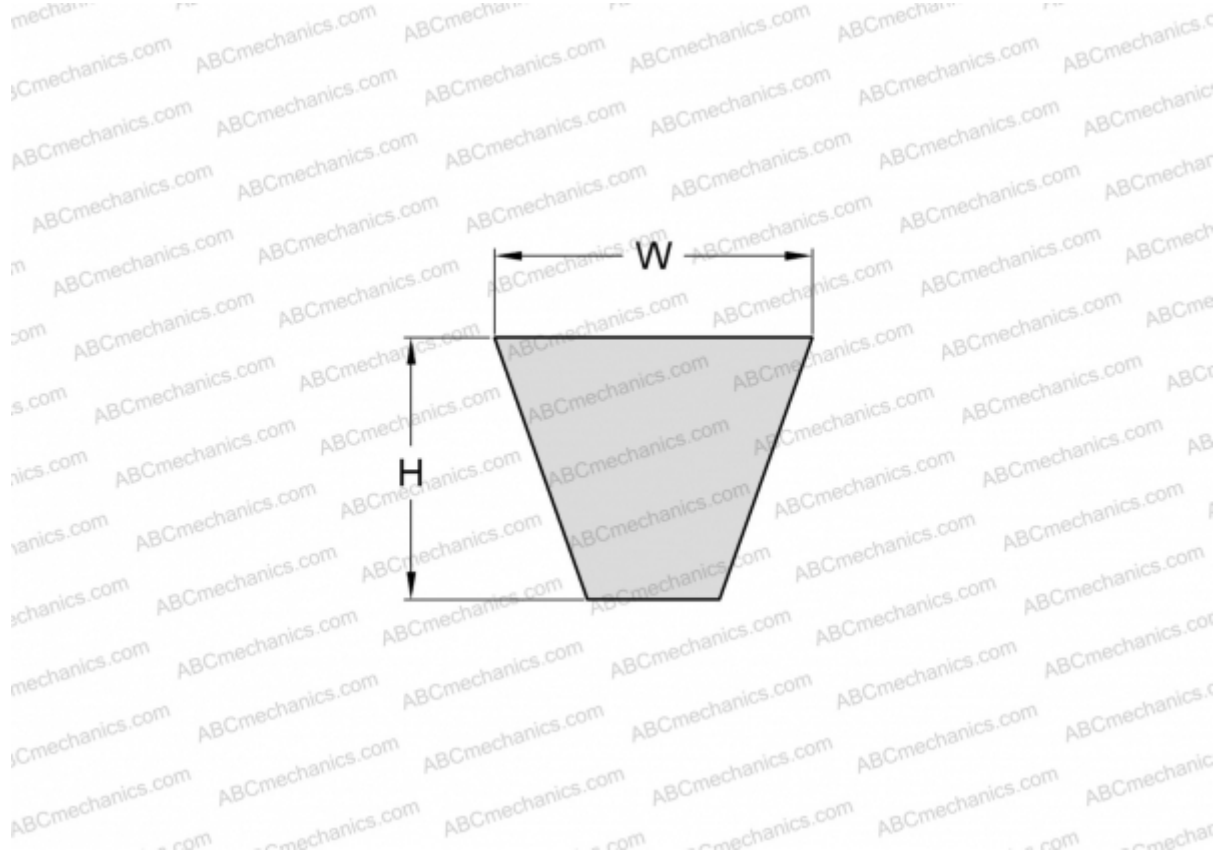

PHG SPA2782 SKF

Wrapped wedge belt

TYPE: V- belts, Narrow, Wrapped, Section SPA (SKF)

Technical specification

DIMENSIONS, MM

Estimated length	2782,000
Width, W	12,700
Height, H	10,000

MANUFACTURER

[SKF](#)