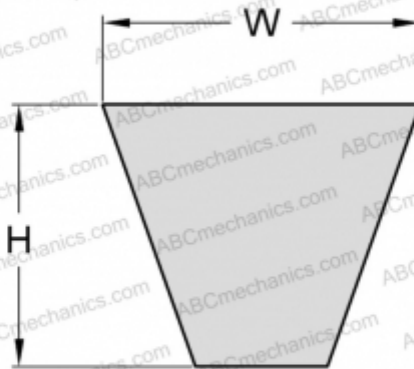

# PHG SPA2982 SKF

Wrapped wedge belt

TYPE: V- belts, Narrow, Wrapped, Section SPA (SKF)

### DIMENSIONS, MM

Estimated length	2982,000
Width, W	12,700
Height, H	10,000