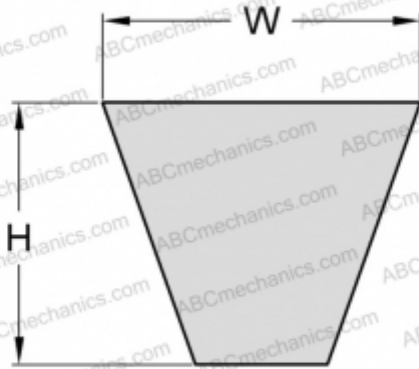

PHG SPA4000 SKF

Wrapped wedge belt

TYPE: V- belts, Narrow, Wrapped, Section SPA (SKF)

Technical specification

DIMENSIONS, MM

Estimated length	4000,000
Width, W	12,700
Height, H	10,000

MANUFACTURER

[SKF](#)