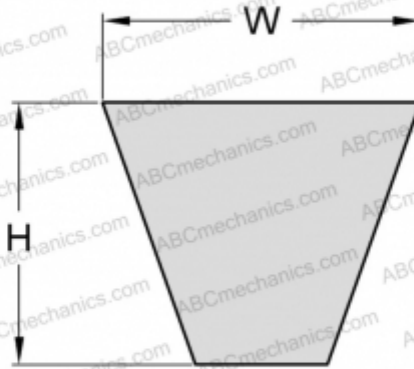

# PHG SPB1270 SKF

Wrapped wedge belt

TYPE: V- belts, Narrow, Wrapped, Section SPB (SKF)

### DIMENSIONS, MM

|                  |          |
|------------------|----------|
| Estimated length | 1270,000 |
| Width, W         | 16,300   |
| Height, H        | 13,000   |