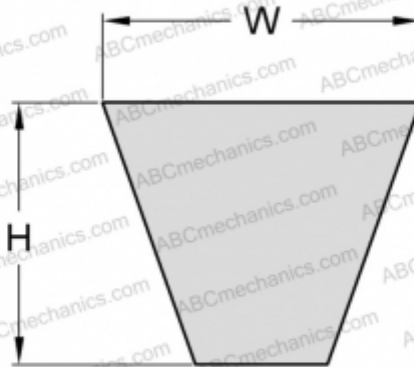

PHG SPB1465 SKF

Wrapped wedge belt

TYPE: V- belts, Narrow, Wrapped, Section SPB (SKF)

Technical specification

DIMENSIONS, MM

Estimated length	1465,000
Width, W	16,300
Height, H	13,000

MANUFACTURER

[SKF](#)