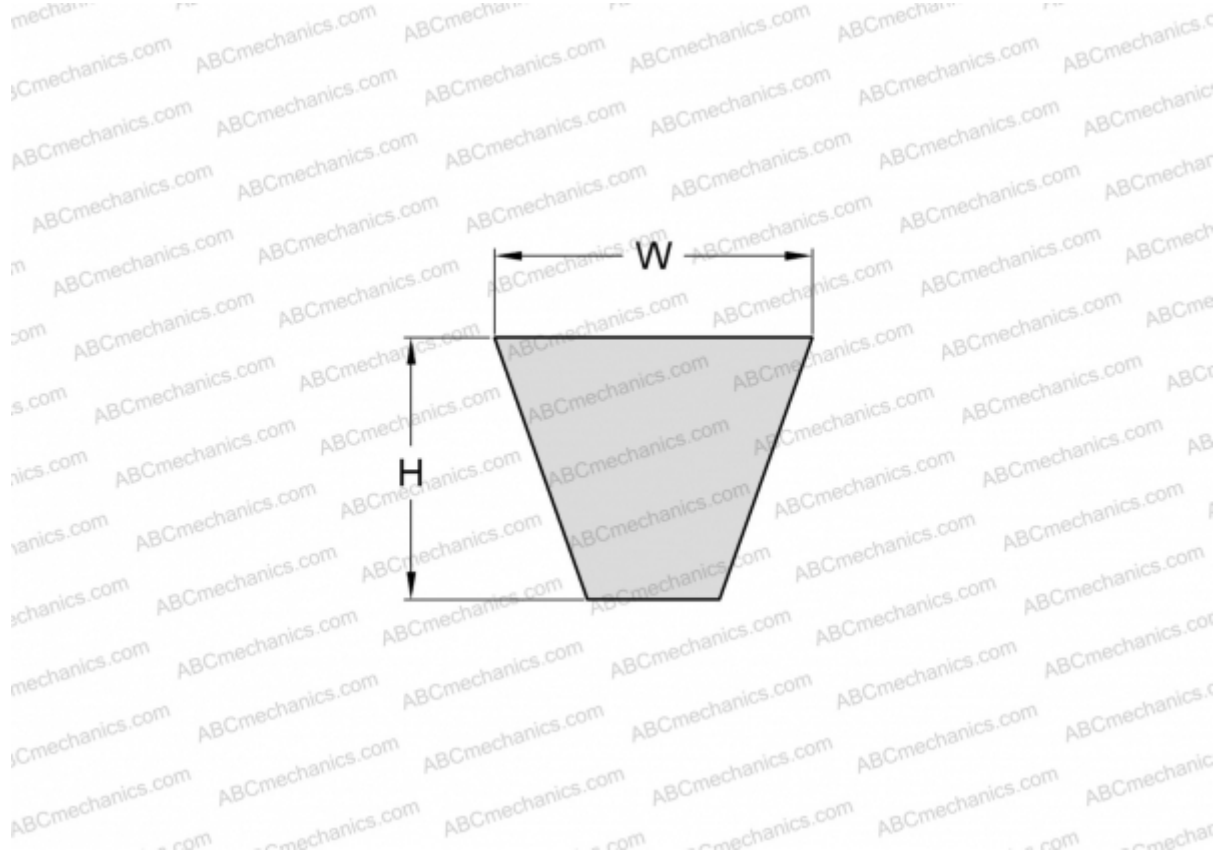

## PHG SPB1510 SKF

Wrapped wedge belt

TYPE: V- belts, Narrow, Wrapped, Section SPB (SKF)

#### DIMENSIONS, MM

Estimated length	1510,000
Width, W	16,300
Height, H	13,000