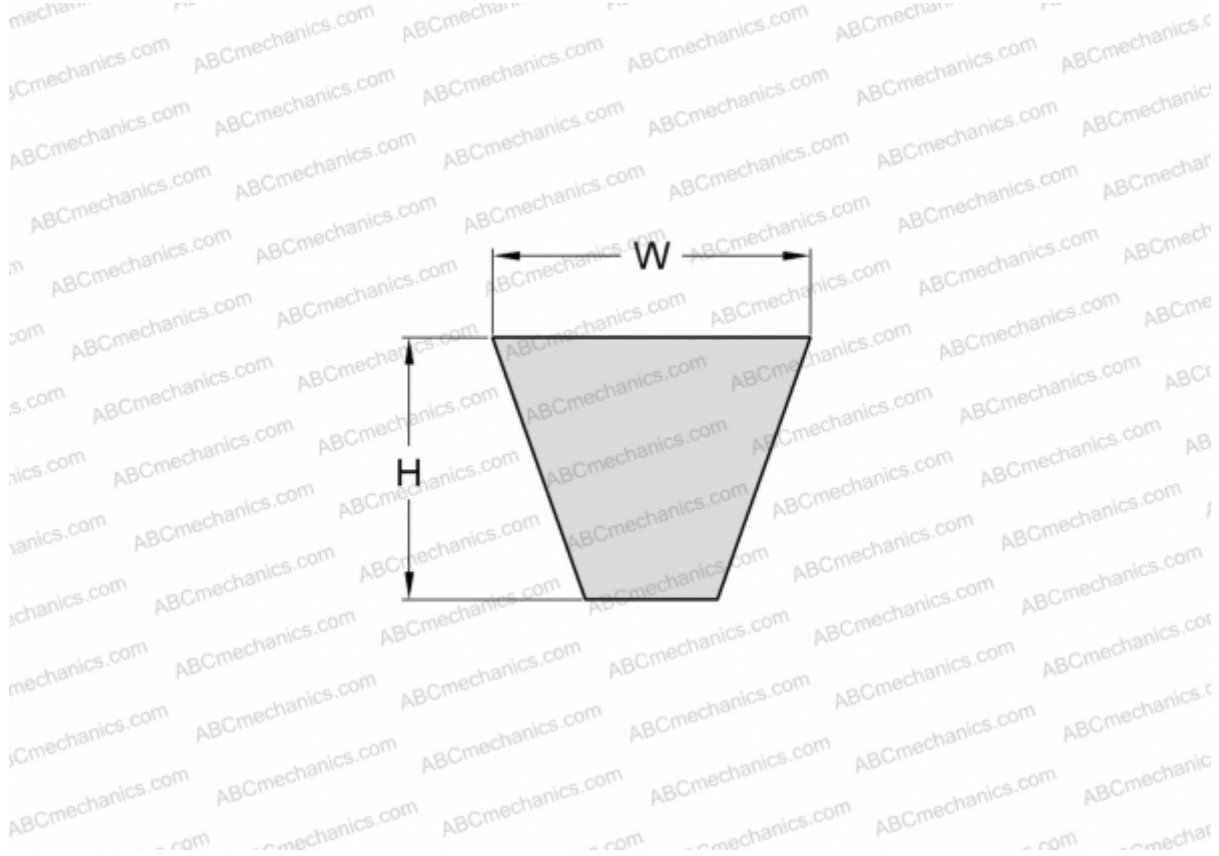

PHG SPB1690 SKF

Wrapped wedge belt

TYPE: V- belts, Narrow, Wrapped, Section SPB (SKF)

Technical specification

DIMENSIONS, MM

Estimated length	1690,000
Width, W	16,300
Height, H	13,000

MANUFACTURER

[SKF](#)