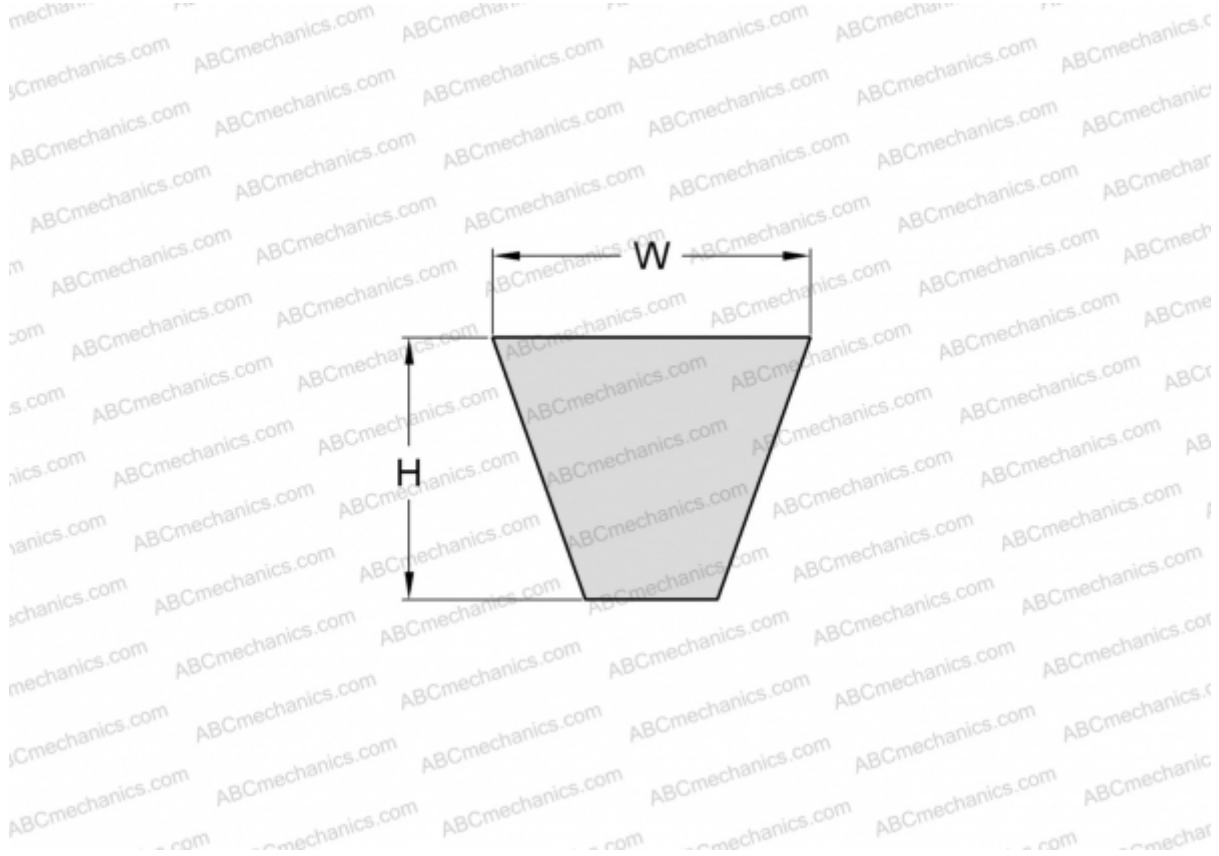

PHG SPB1720 SKF

Wrapped wedge belt

TYPE: V- belts, Narrow, Wrapped, Section SPB (SKF)

Technical specification

DIMENSIONS, MM

Estimated length	1720,000
Width, W	16,300
Height, H	13,000

MANUFACTURER

[SKF](#)