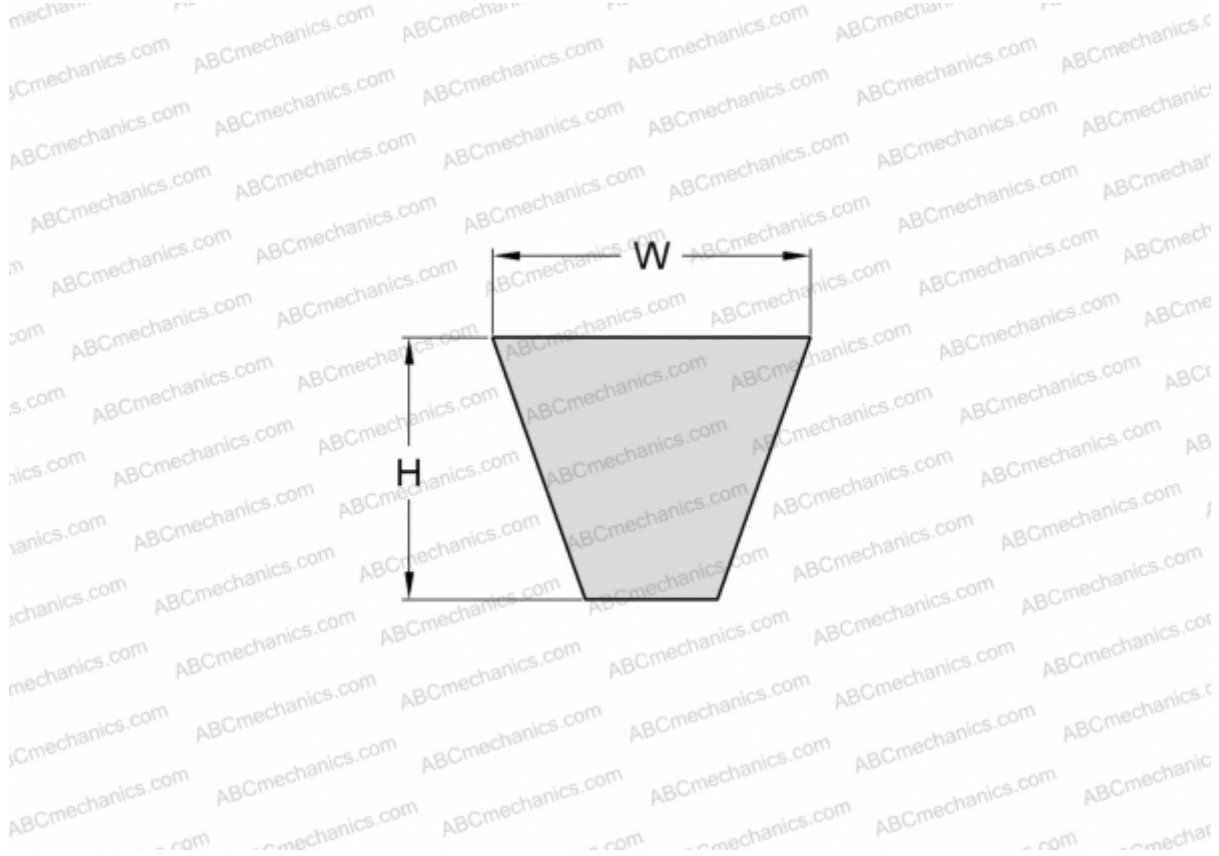

## PHG SPB1800 SKF

Wrapped wedge belt

TYPE: V- belts, Narrow, Wrapped, Section SPB (SKF)

#### DIMENSIONS, MM

Estimated length	1800,000
Width, W	16,300
Height, H	13,000